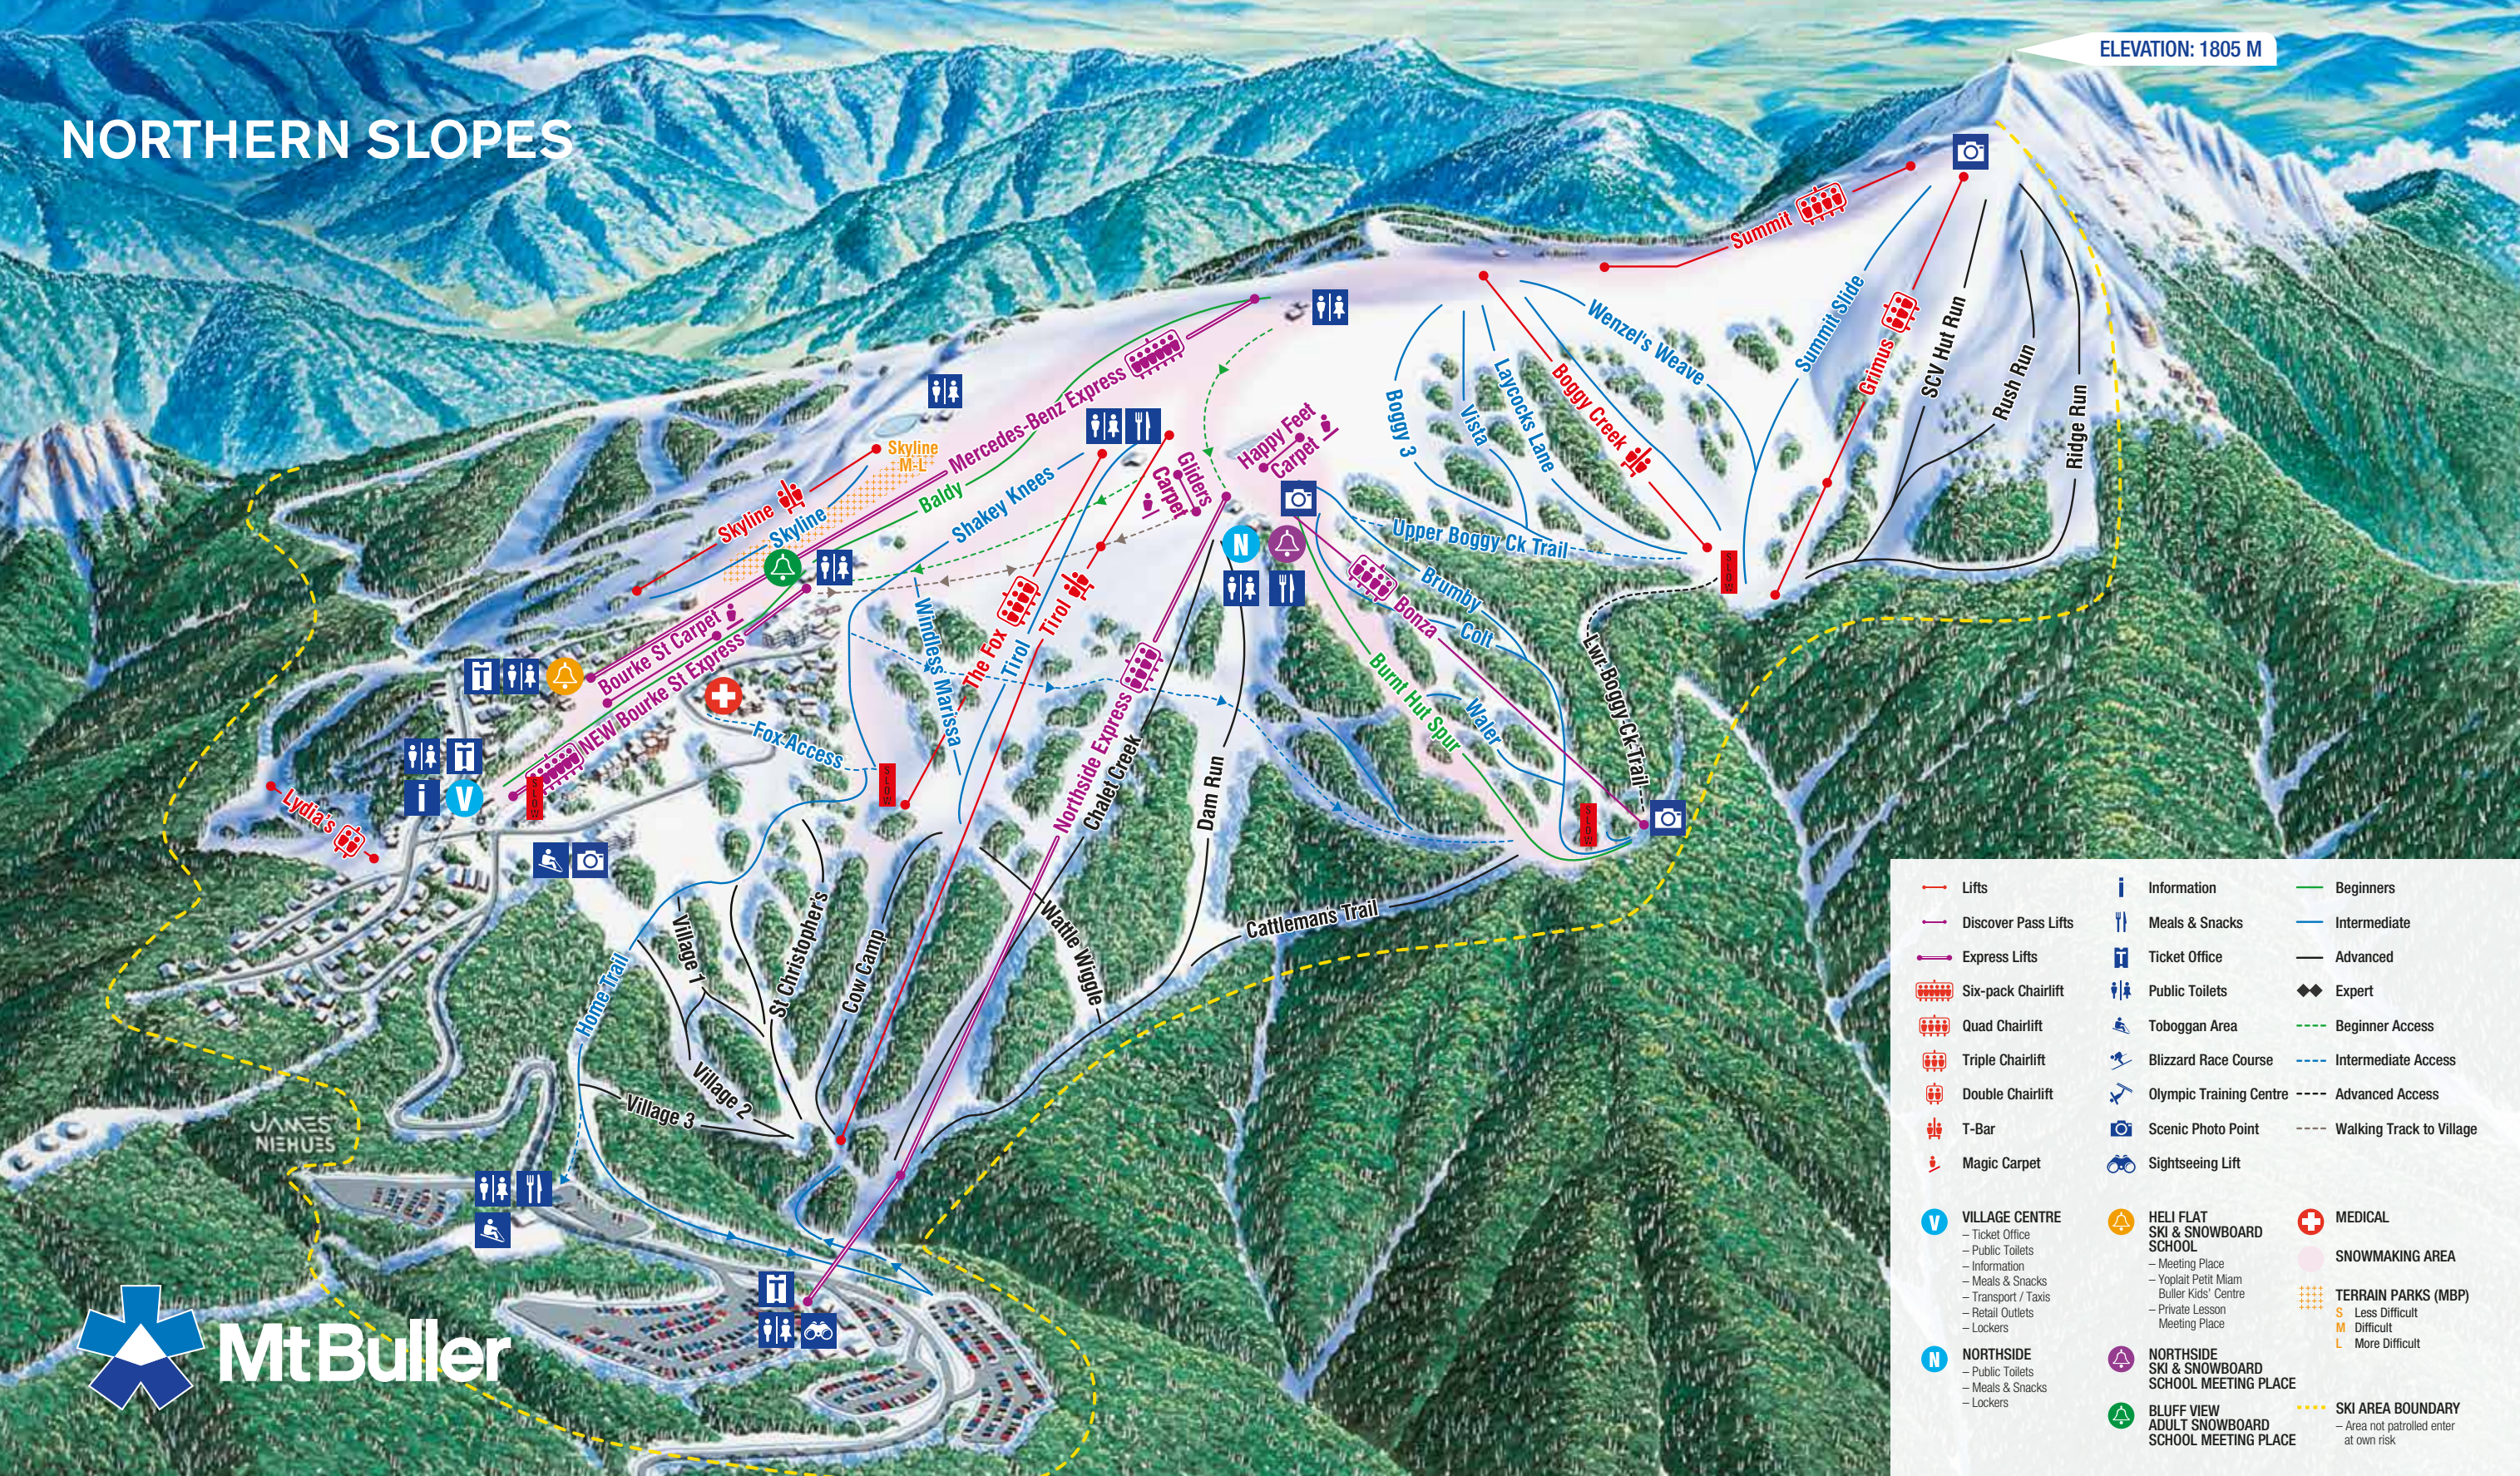

NORTHERN SLOPES

- | | | |
|--|--|---|
| Lifts | Information | Beginners |
| Discover Pass Lifts | Meals & Snacks | Intermediate |
| Express Lifts | Ticket Office | Advanced |
| Six-pack Chairlift | Public Toilets | Expert |
| Quad Chairlift | Toboggan Area | Beginner Access |
| Triple Chairlift | Blizzard Race Course | Intermediate Access |
| Double Chairlift | Olympic Training Centre | Advanced Access |
| T-Bar | Scenic Photo Point | Walking Track to Village |
| Magic Carpet | Sightseeing Lift | |
| VILLAGE CENTRE
- Ticket Office
- Public Toilets
- Information
- Meals & Snacks
- Transport / Taxis
- Retail Outlets
- Lockers | HELI FLAT SKI & SNOWBOARD SCHOOL
- Meeting Place
- Yoplat Pettit Miami Buller Kids' Centre
- Private Lesson Meeting Place | MEDICAL |
| NORTHSIDE
- Public Toilets
- Meals & Snacks
- Lockers | NORTHSIDE SKI & SNOWBOARD SCHOOL MEETING PLACE | SNOWMAKING AREA |
| BLUFF VIEW ADULT SNOWBOARD SCHOOL MEETING PLACE | TERRAIN PARKS (MBP)
S Less Difficult
M Difficult
L More Difficult | SKI AREA BOUNDARY
- Area not patrolled enter at own risk |