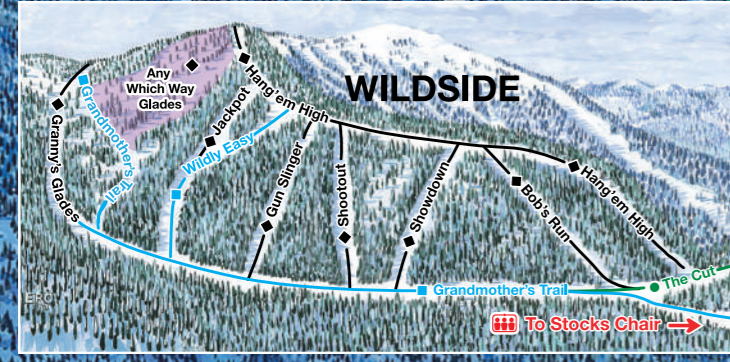

- Beginner
- Intermediate
- ◆ Advanced
- ◆◆ Expert
- ▭ Terrain Park
- ▭ Glades
-  T-Bar
-  Triple Chair
-  Quad Chair
-  Magic Carpet
-  Apex Freestyle Training Area
-  Apex Ski Club Cabin
-  Ski Patrol
-  Snowshoe Trails
-  Parking
- 1 Snow School & Rentals
- 2 The Edge Bistro 
- 3 The Mountain Shop
- 4 The Longshot  
- 5 Peak Sweets
- 6 The Gunbarrel Saloon  
- 7 The General Store
- 8 Ticket Office & Guest Services
- 9 Ice Rink
- 10 Skating Loop
- 11 Waste Transfer Station

TERRAIN

1112 Skiable Acres
80 Runs
2000 Vertical Feet
3 Terrain Parks

Night Skiing
12% Novice
34% Intermediate
54% Advanced

ELEVATION

Top Elevation 7,197 feet / 2178 m
Base Elevation 5,197 feet / 1575 m
Village Elevation 5,350 / 1629 m

LIFTS

Quickdraw High Speed Quad.....
Stocks Triple Chair.....
T-Bar.....
Magic Carpet.....

LENGTH

1547m / 5075 Feet
1340m / 4400 Feet
600m / 800 Feet
244m / 800 Feet

VERTICAL

600m / 2000 Feet
300m / 1000 Feet
260m / 800 Feet
32m / 105 Feet