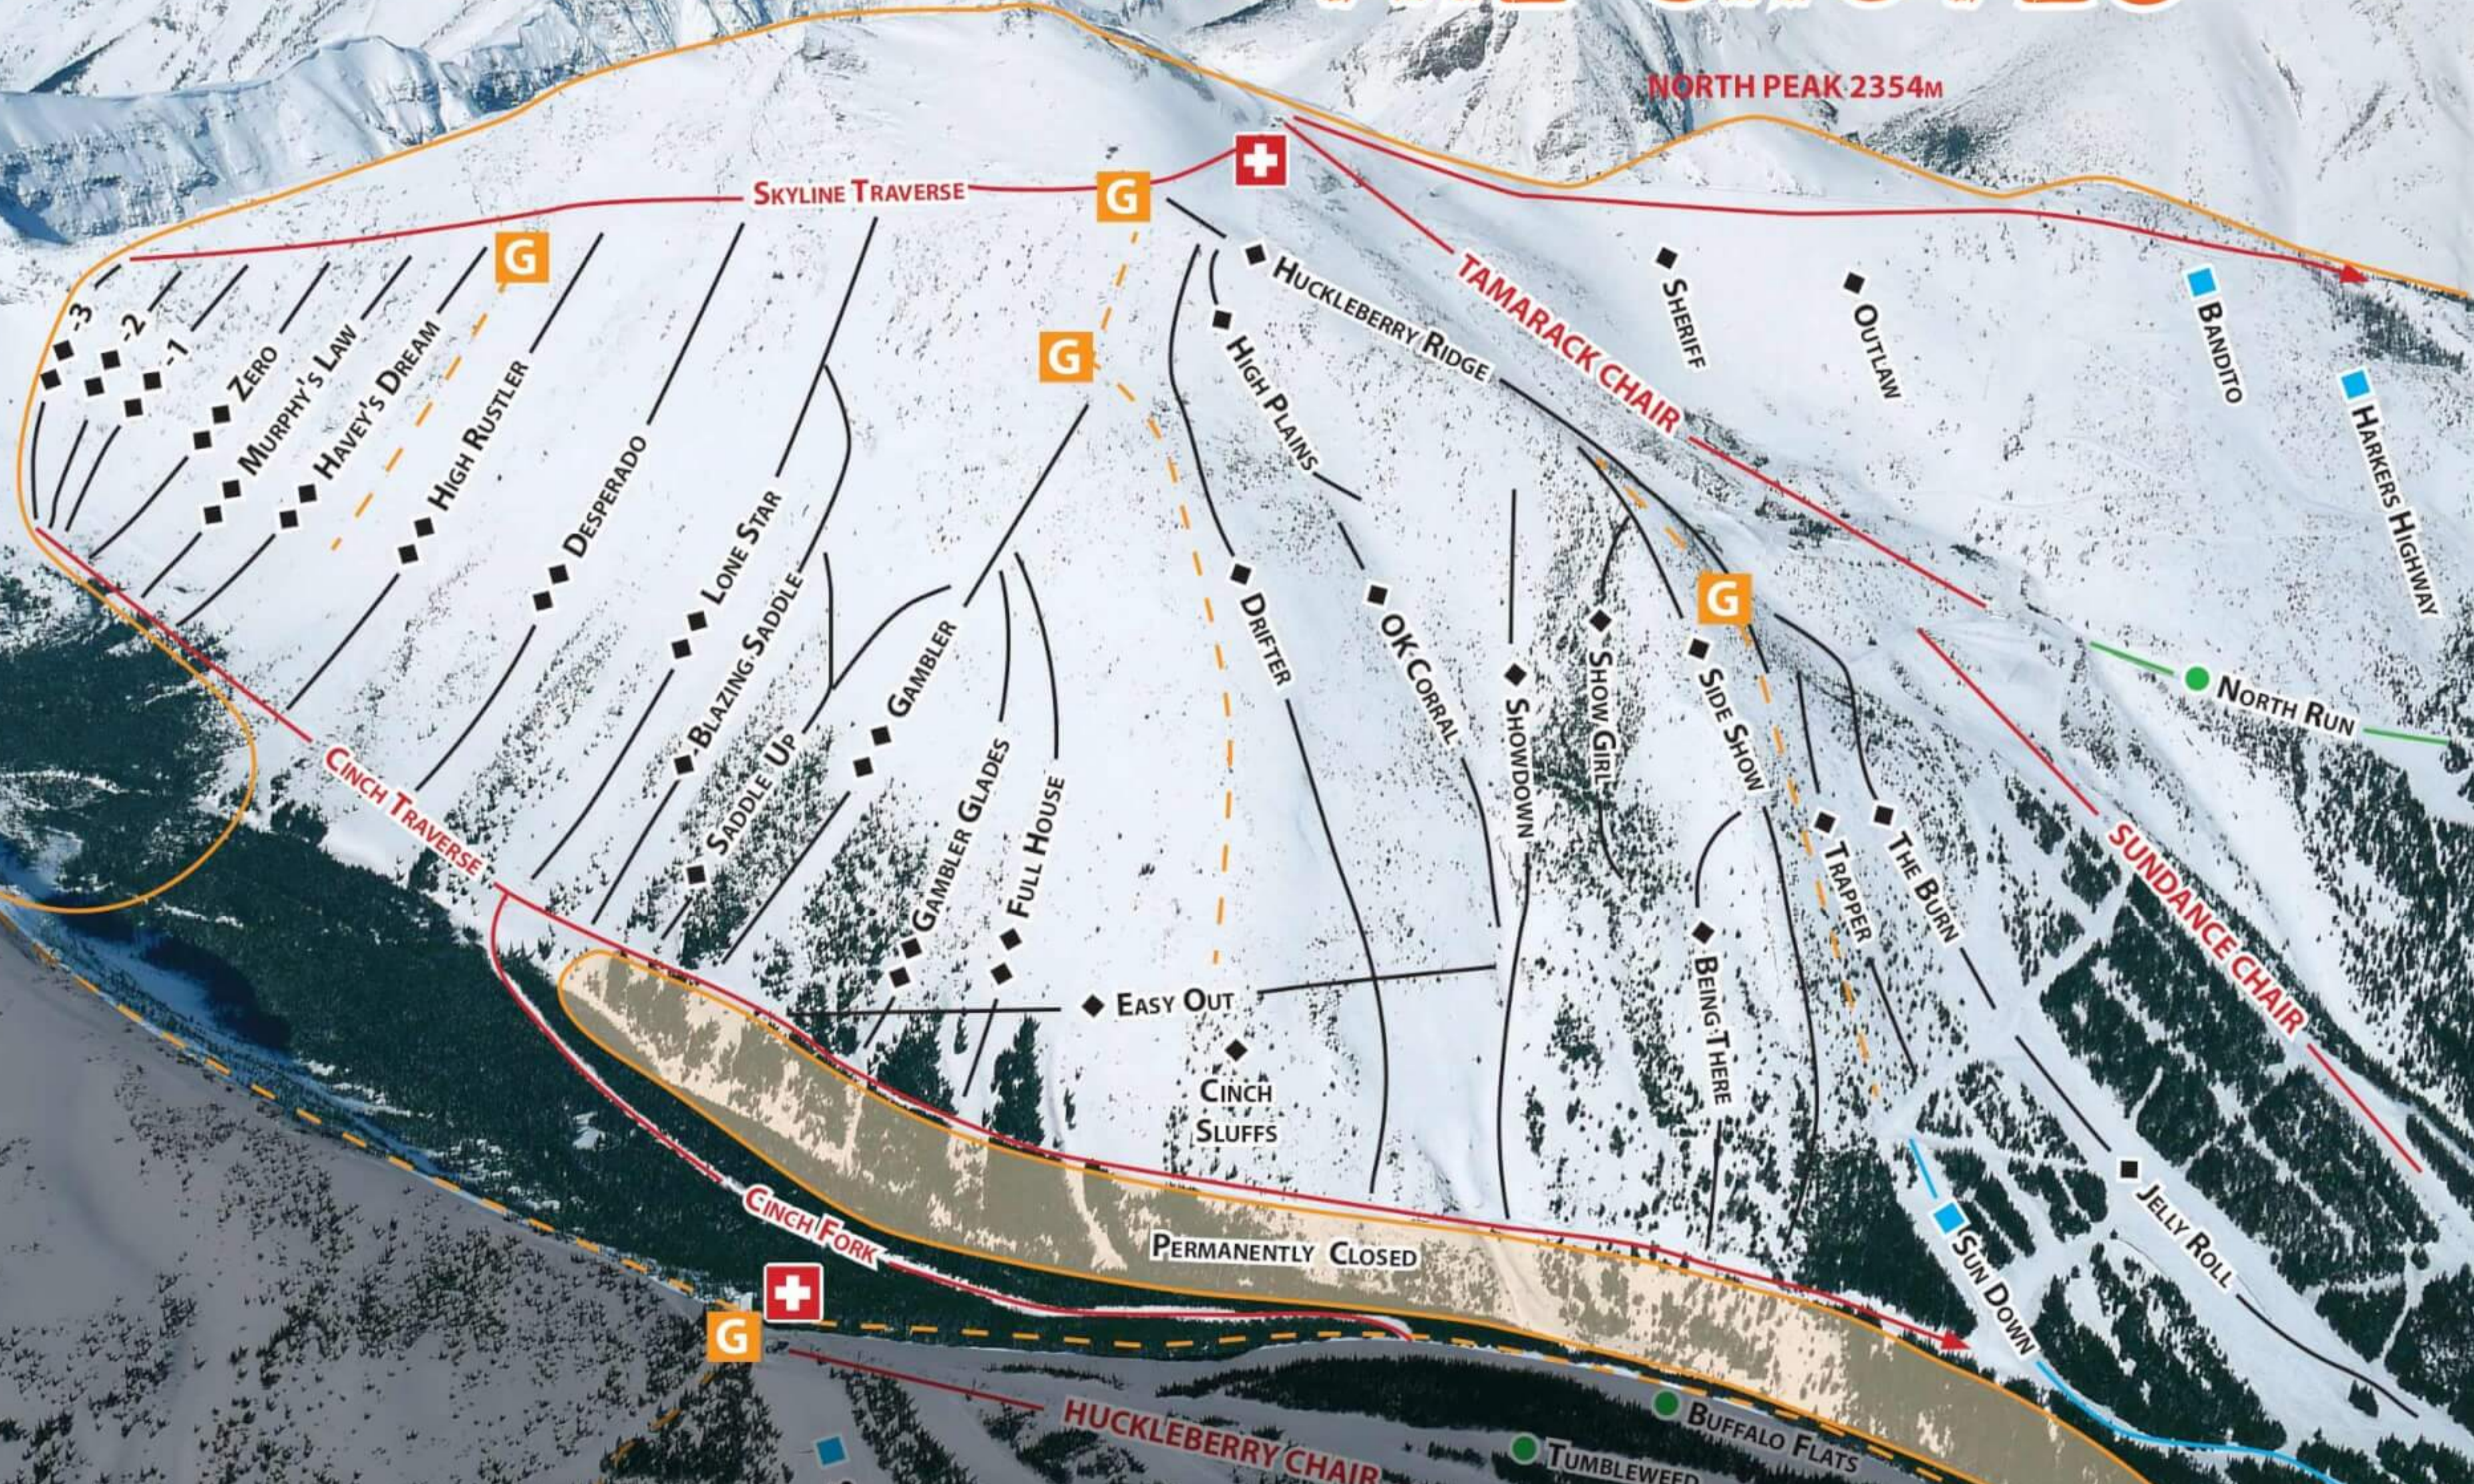

# THE CHUTES

GRAVENSTAFEL MNT. 2391M

NORTH PEAK 2354M

SKYLINE TRAVERSE

TAMARACK CHAIR

SUNDANCE CHAIR

HUCKLEBERRY CHAIR

CINCH TRAVERSE

CINCH FORK

PERMANENTLY CLOSED

-3  
-2  
-1

ZERO  
MURPHY'S LAW  
HAVEY'S DREAM

HIGH RUSTLER

DESPERADO

LONE STAR

BLAZING SADDLE

SHOW GIRL

SIDE SHOW

TRAPPER

THE BURN

SUN DOWN

JELLY ROLL

SHERIFF

OUTLAW

BANDITO

HARKERS HIGHWAY

NORTH RUN

BUFFALO FLATS

TUMBLEWEED