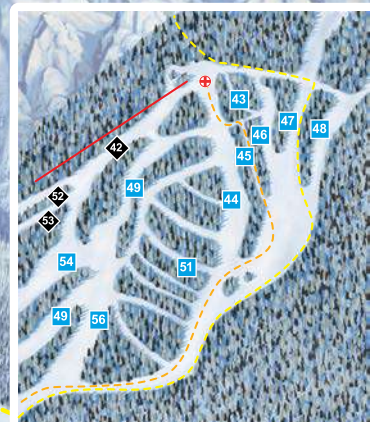

ski BIG

NORQUAY

Base Elevation
1645m

A NORTH AMERICAN
Fixed grip double chair
Vertical rise - 396m (1,300')
Length - 945m (3,100')

B SUNDANCE CONVEYOR
Surface Lift
Vertical rise - 12m (40')
Length - 61m (200')

C CASCADE
Fixed grip quad chair
Vertical rise - 109m (358')
Length - 489m (1,604')

D SPIRIT
Fixed grip quad chair
Vertical rise - 190m (643')
Length - 599m (1,965')

E MYSTIC EXPRESS
High speed quad chair
Vertical rise - 395m (1,297')
Length - 1,016m (3,334')

- ◆ 1. North American
- ◆ 2. Memorial Bowl
- ◆ 3. Lone Pine
- ◆ 4. Boundary Bowl
- ◆ 4a. Corvid's
- ◆ 4b. Waterfall
- ◆ 4c. Boundary Line
- ◆ 5. The Chute
- ◆ 6. Henderson's Turn
- ◆ 7. Robinson's Return
- ◆ 8. Widowmaker
- ◆ 9. Big Line
- ◆ 10. T10 Pitch

- ◆ 11. Rudy's Alley
- ◆ 12. LPE
- 13. Tunnel Traverse
- ◆ 14. Memorial Cliffs
- ◆ 15. Red Line
- ◆ 16. Norquay Gully
- ◆ 16a. Herman's
- ◆ 16b. Gun Run
- ◆ 16c. Artillery Chute
- ◆ 16d. Sunny Side
- ◆ 16e. Hideaway
- ◆ 16f. Last Chance
- 17. Express Way