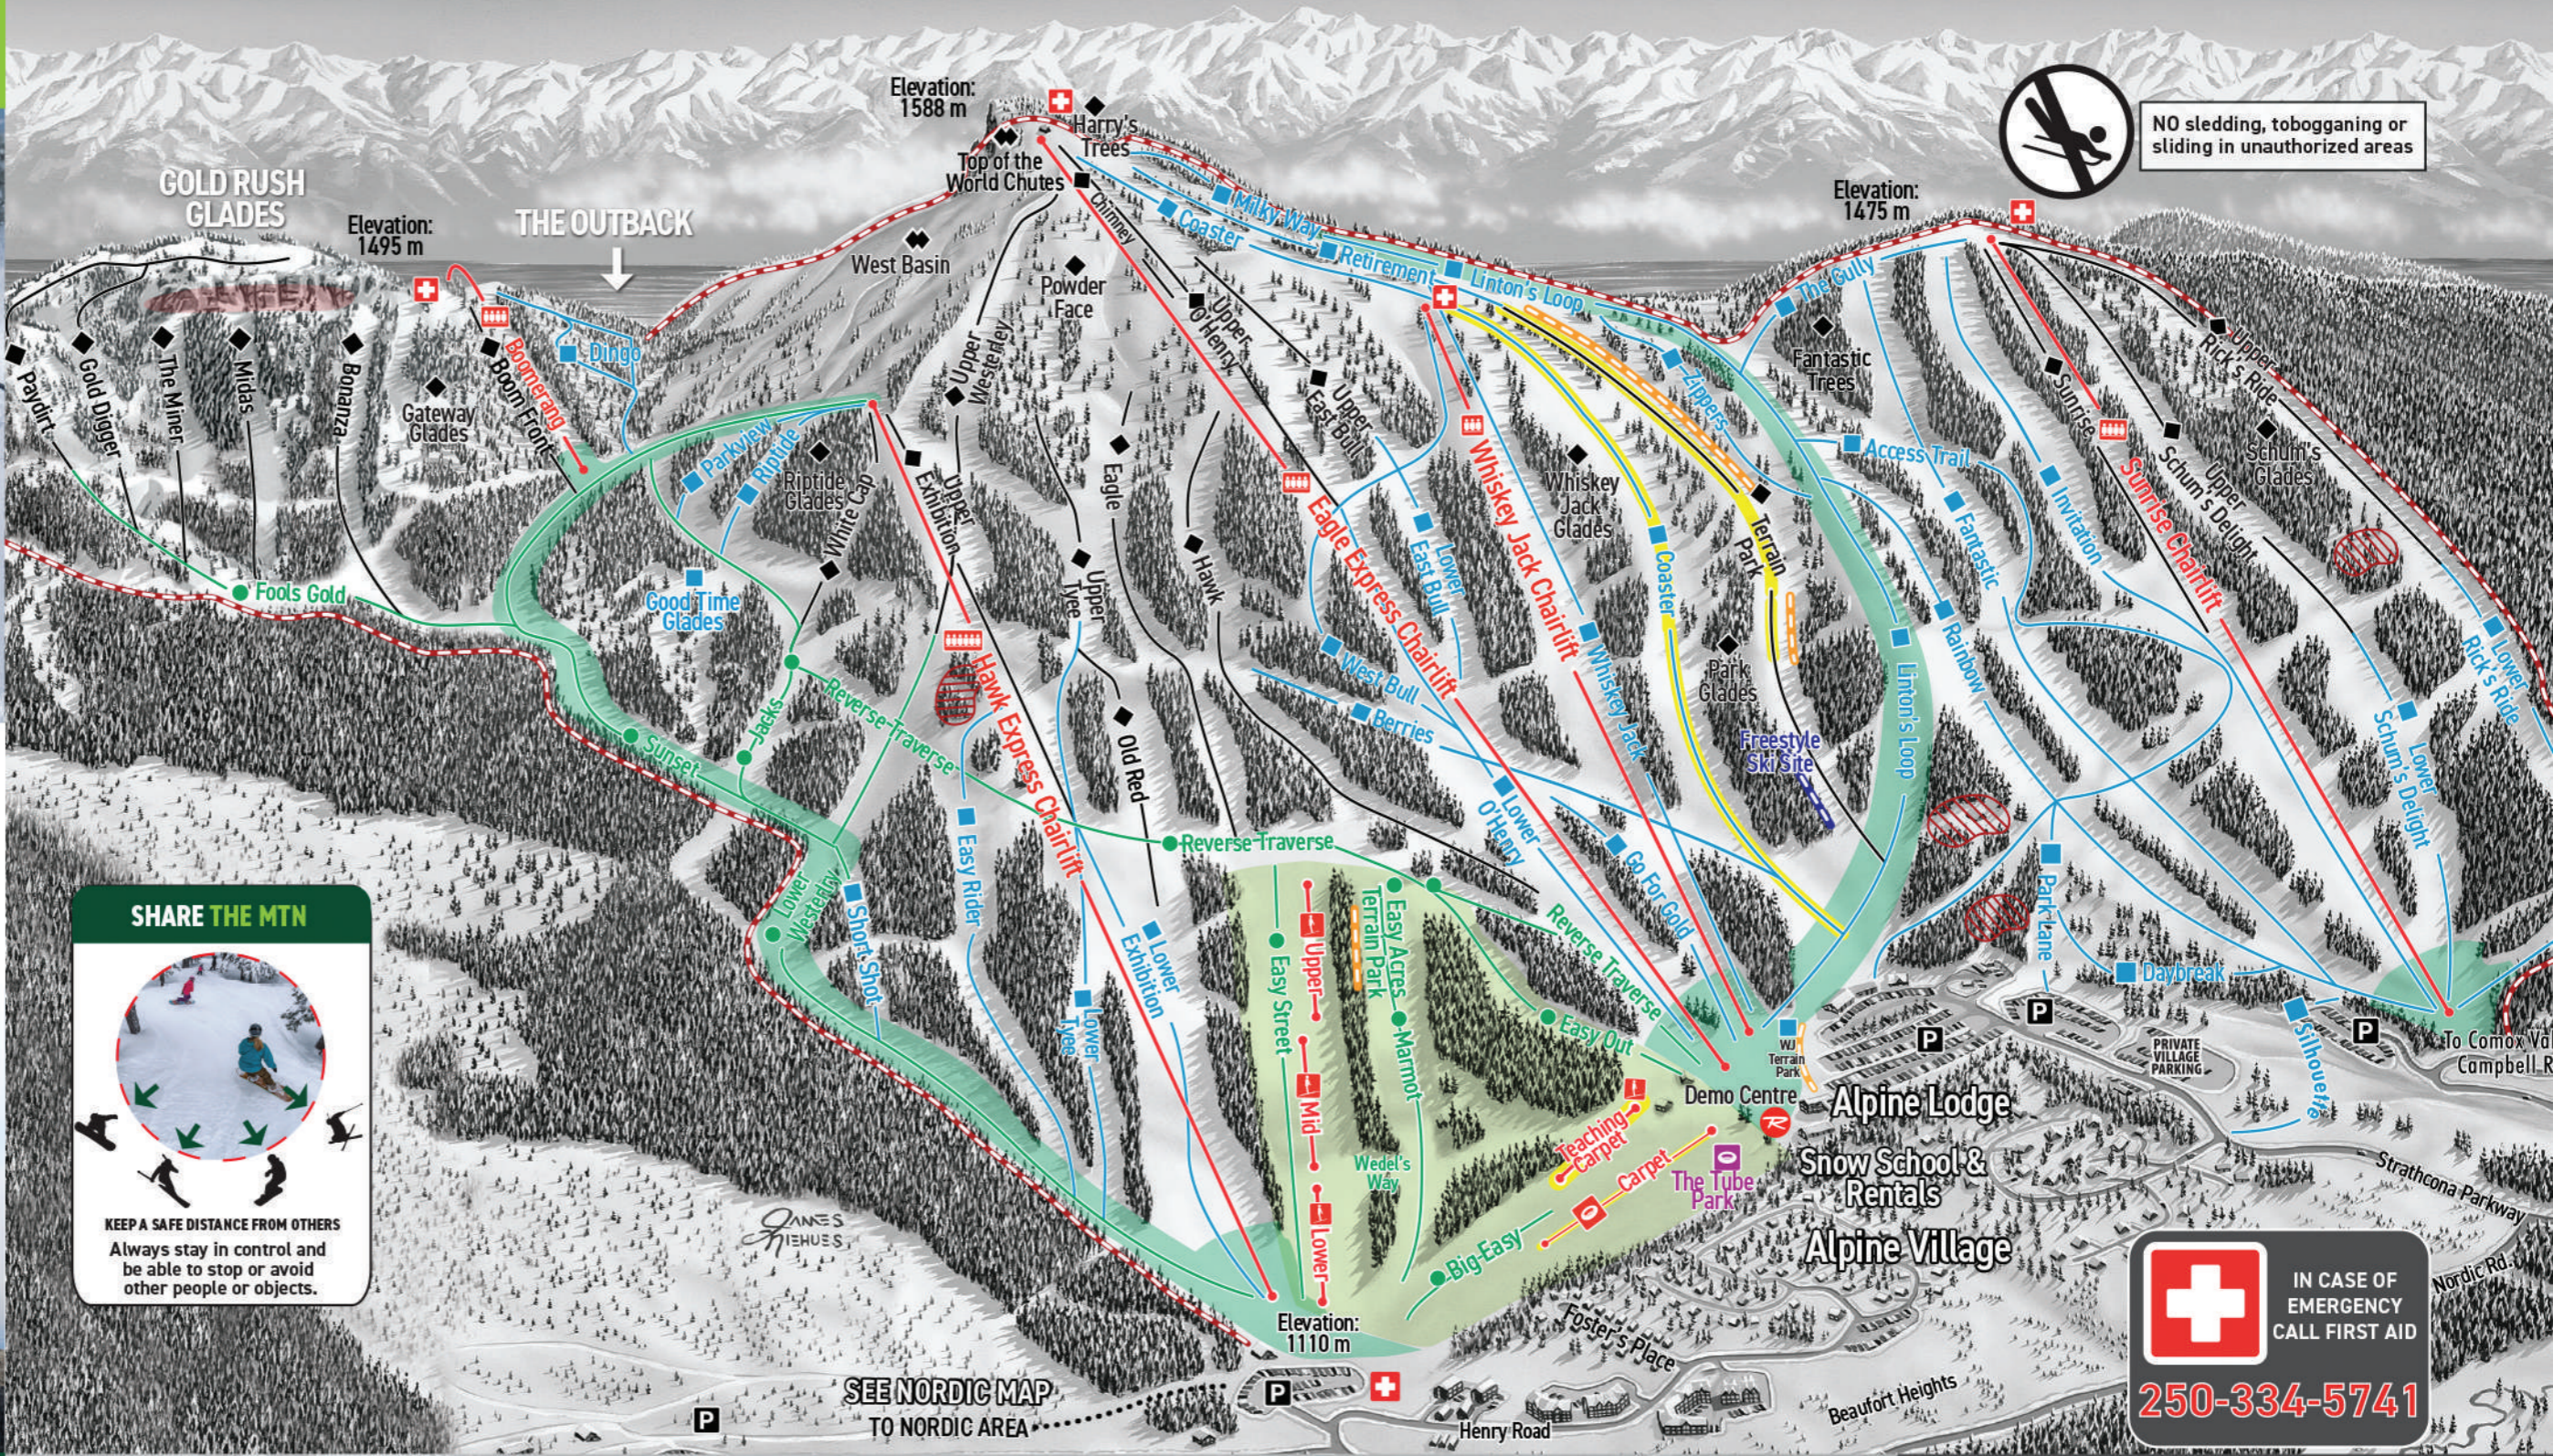

# ALPINE TRAIL MAP

**MT. WASHINGTON**  
ALPINE RESORT

## Download the Mount Washington App!

- Enable push notifications for updates
- Live lift status, weather, and webcams
- Track daily and seasonal performance
- Locate yourself and friends with GPS

## OUR CORPORATE SPONSORS

NO sledding, tobogganing or sliding in unauthorized areas

### SHARE THE MTN

**KEEP A SAFE DISTANCE FROM OTHERS**  
Always stay in control and be able to stop or avoid other people or objects.

SEE NORDIC MAP TO NORDIC AREA

**250-334-5741**  
IN CASE OF EMERGENCY CALL FIRST AID