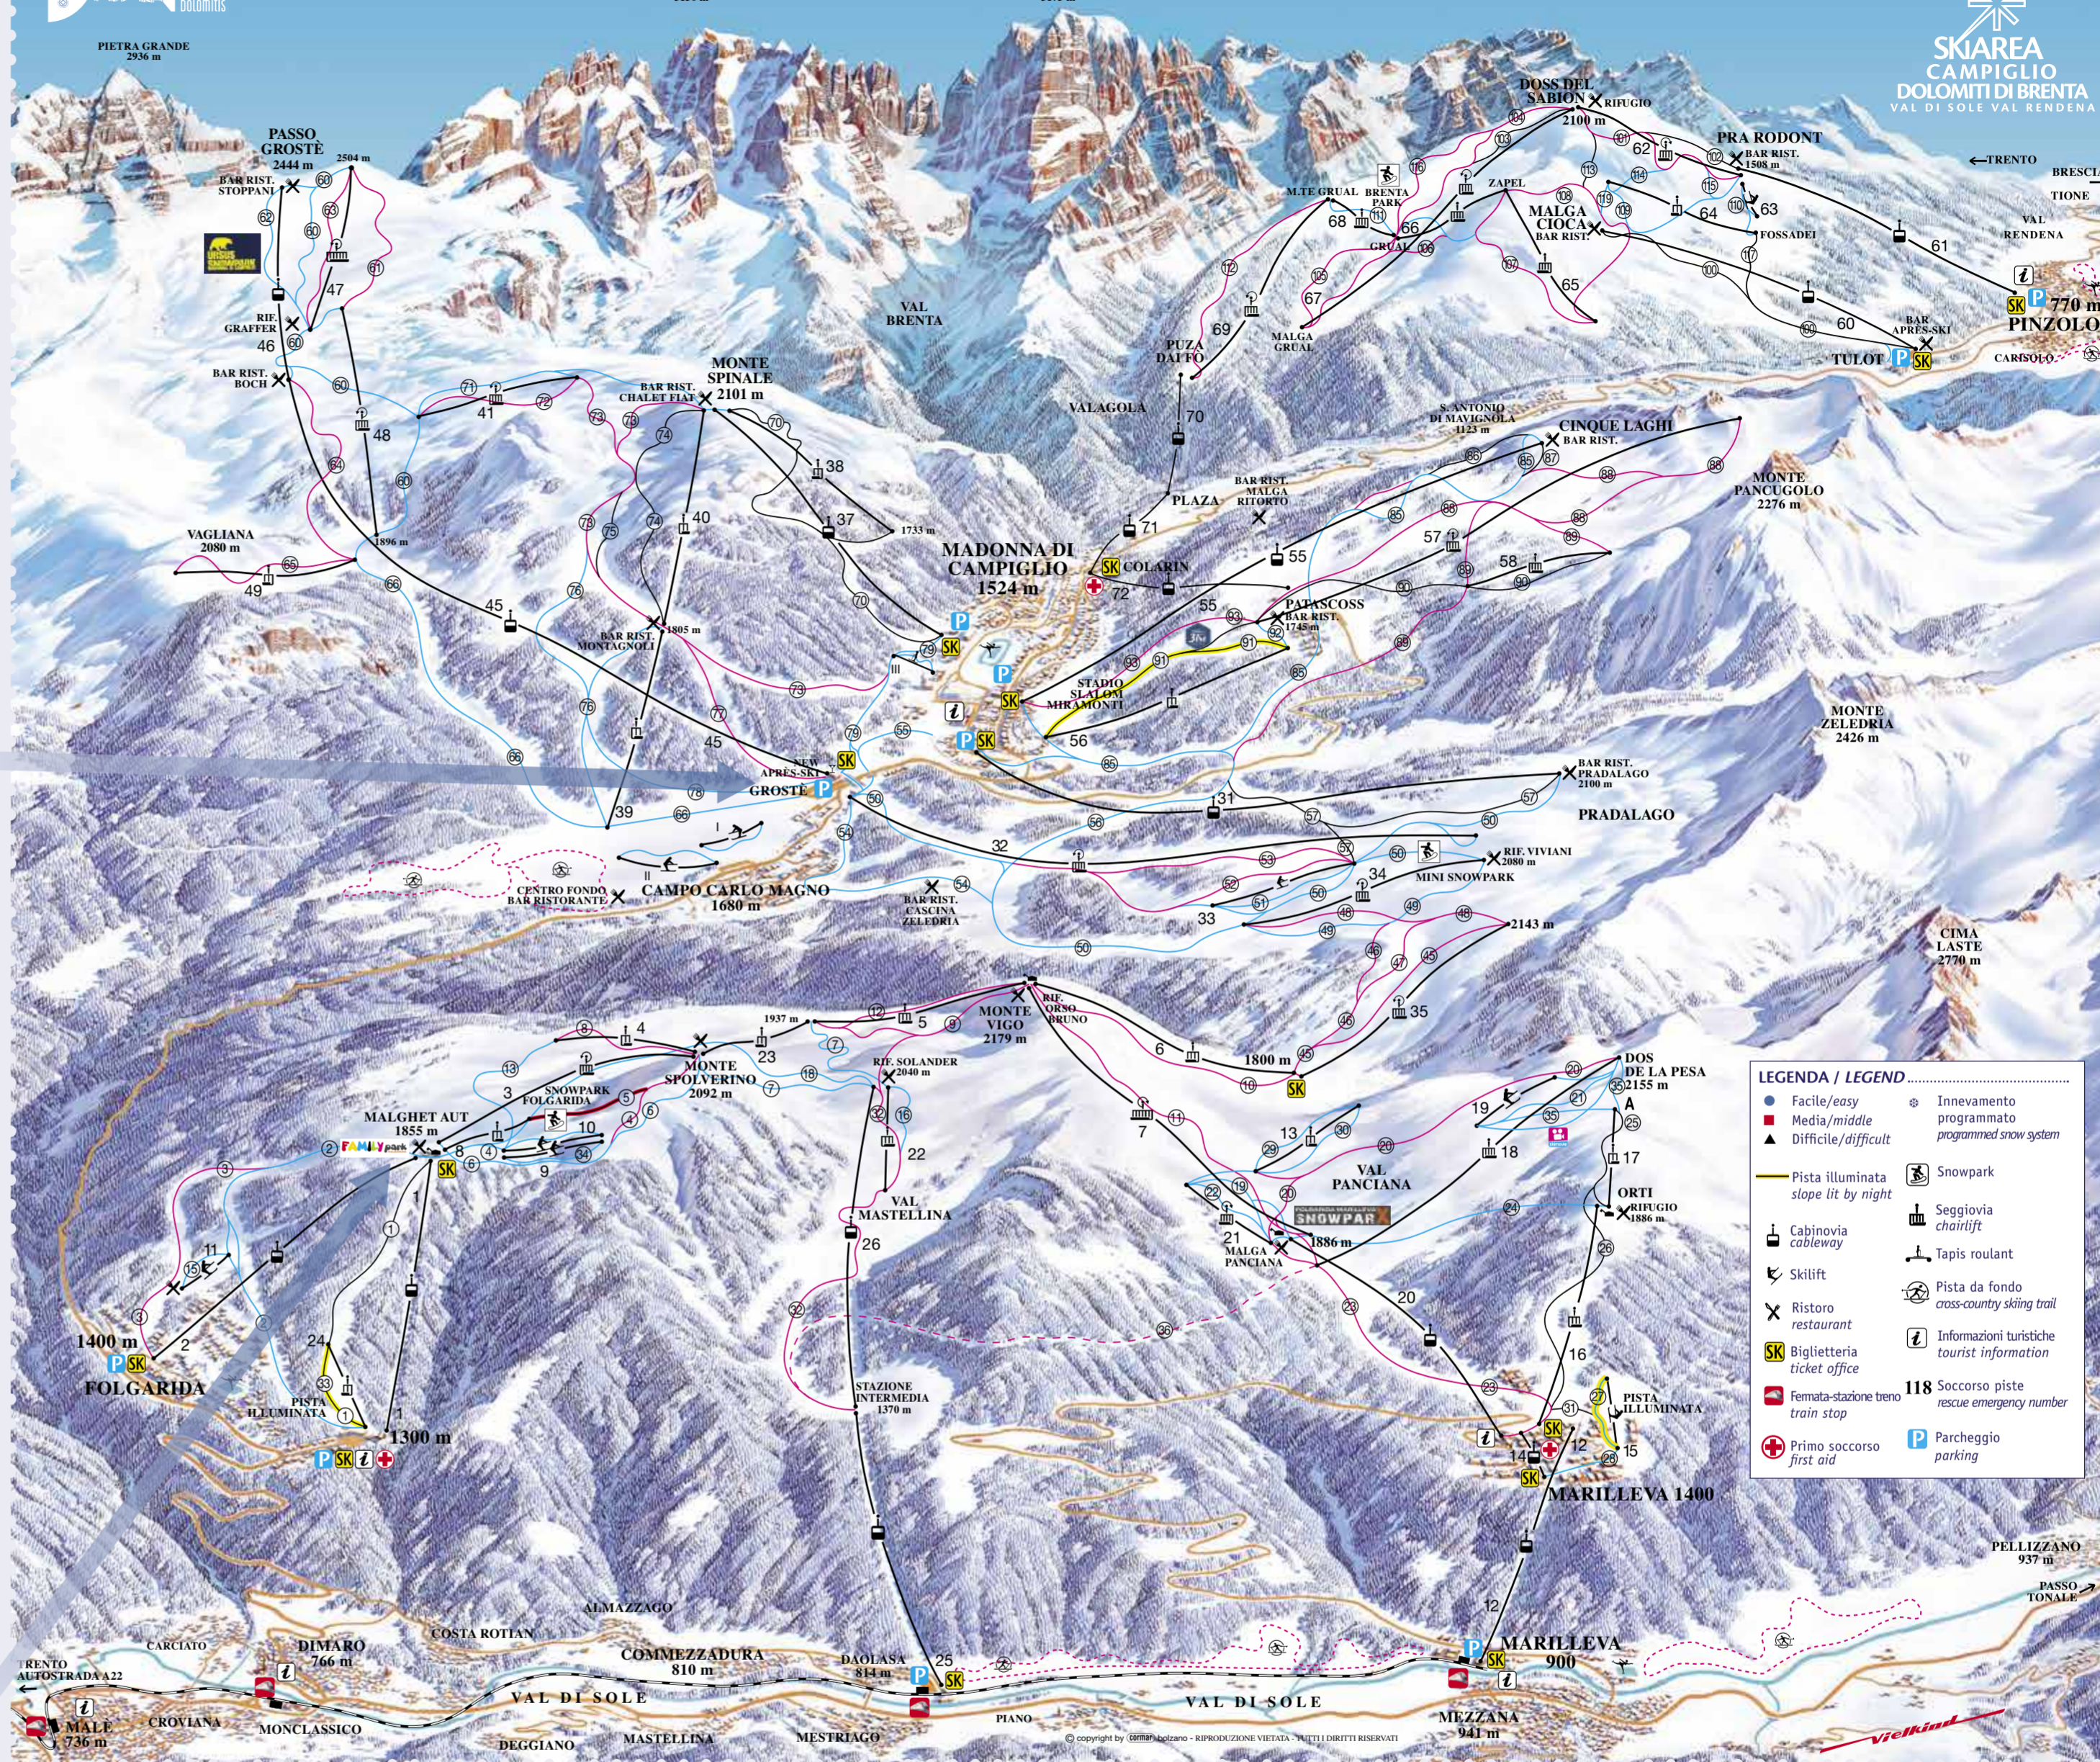

FOLGARIDA - MARILLEVA

IMPIANTI / LIFTS

Table with 5 columns: Lift number, Name, Length, Height difference, and Time. Lists 26 lifts from Folgarida to Marilleva.

PISTE / RUNS

Table with 4 columns: Lift number, Name, Length, and Difficulty. Lists 32 runs from Nera Folgarida to Dos de la Pesa Facile.

DOLOMITI DI BRENTA

LEGENDA / LEGEND section with symbols for lift types, run difficulties, and other ski-related icons.

MADONNA DI CAMPIGLIO

IMPIANTI / LIFTS

Table with 5 columns: Lift number, Name, Length, Height difference, and Time. Lists 17 lifts from Pradalago to Spinale Express.

Table with 4 columns: Lift number, Name, Length, and Difficulty. Lists 8 runs from Rododendro Express to Focco di Neve.

PISTE / RUNS

Table with 4 columns: Lift number, Name, Length, and Difficulty. Lists 8 runs from Genziana to Pradalago Provetti.

Table with 4 columns: Lift number, Name, Length, and Difficulty. Lists 10 runs from Pradalago Diretta to Spinale Diretta.

PINZOLO

IMPIANTI / LIFTS

Table with 5 columns: Lift number, Name, Length, Height difference, and Time. Lists 12 lifts from Tulot to Pinzolo-Campiglio Express III.