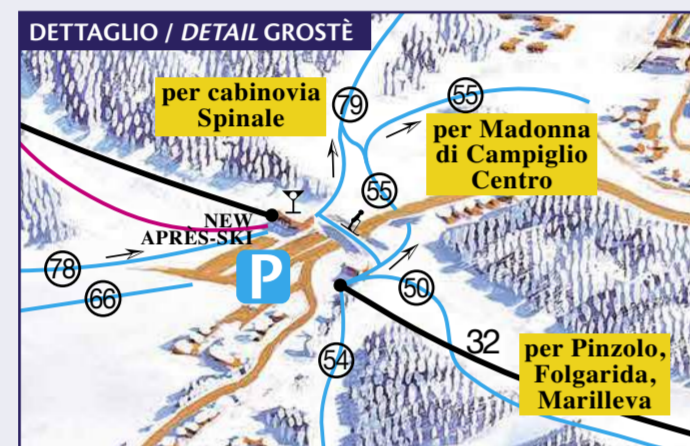

FOLGARIDA - MARILLEVA

IMPIANTI / LIFTS

Table with 5 columns: Lift number, Name, Length, Height difference, and Time. Lists 26 lifts from Folgarida to Marilleva.

PISTE / RUNS

Table with 4 columns: Lift number, Name, Length, and Difficulty. Lists 32 runs from Nera Folgarida to Dos de la Pesa Facile.

DOLOMITI DI BRENTA

LEGENDA / LEGEND section with symbols for lift types, run difficulties, and other ski-related icons.

MADONNA DI CAMPIGLIO

IMPIANTI / LIFTS

Table with 5 columns: Lift number, Name, Length, Height difference, and Time. Lists 17 lifts from Pradalago to Spinale Express.

Table with 4 columns: Lift number, Name, Length, and Difficulty. Lists 8 runs from Rododendro Express to Focco di Neve.

PISTE / RUNS

Table with 4 columns: Lift number, Name, Length, and Difficulty. Lists 8 runs from Genziana to Pradalago Provetti.

PISTE / RUNS

Table with 4 columns: Lift number, Name, Length, and Difficulty. Lists 8 runs from Genziana to Pradalago Provetti.

Table with 4 columns: Lift number, Name, Length, and Difficulty. Lists 10 runs from Pradalago Diretta to Spinale Diretta.