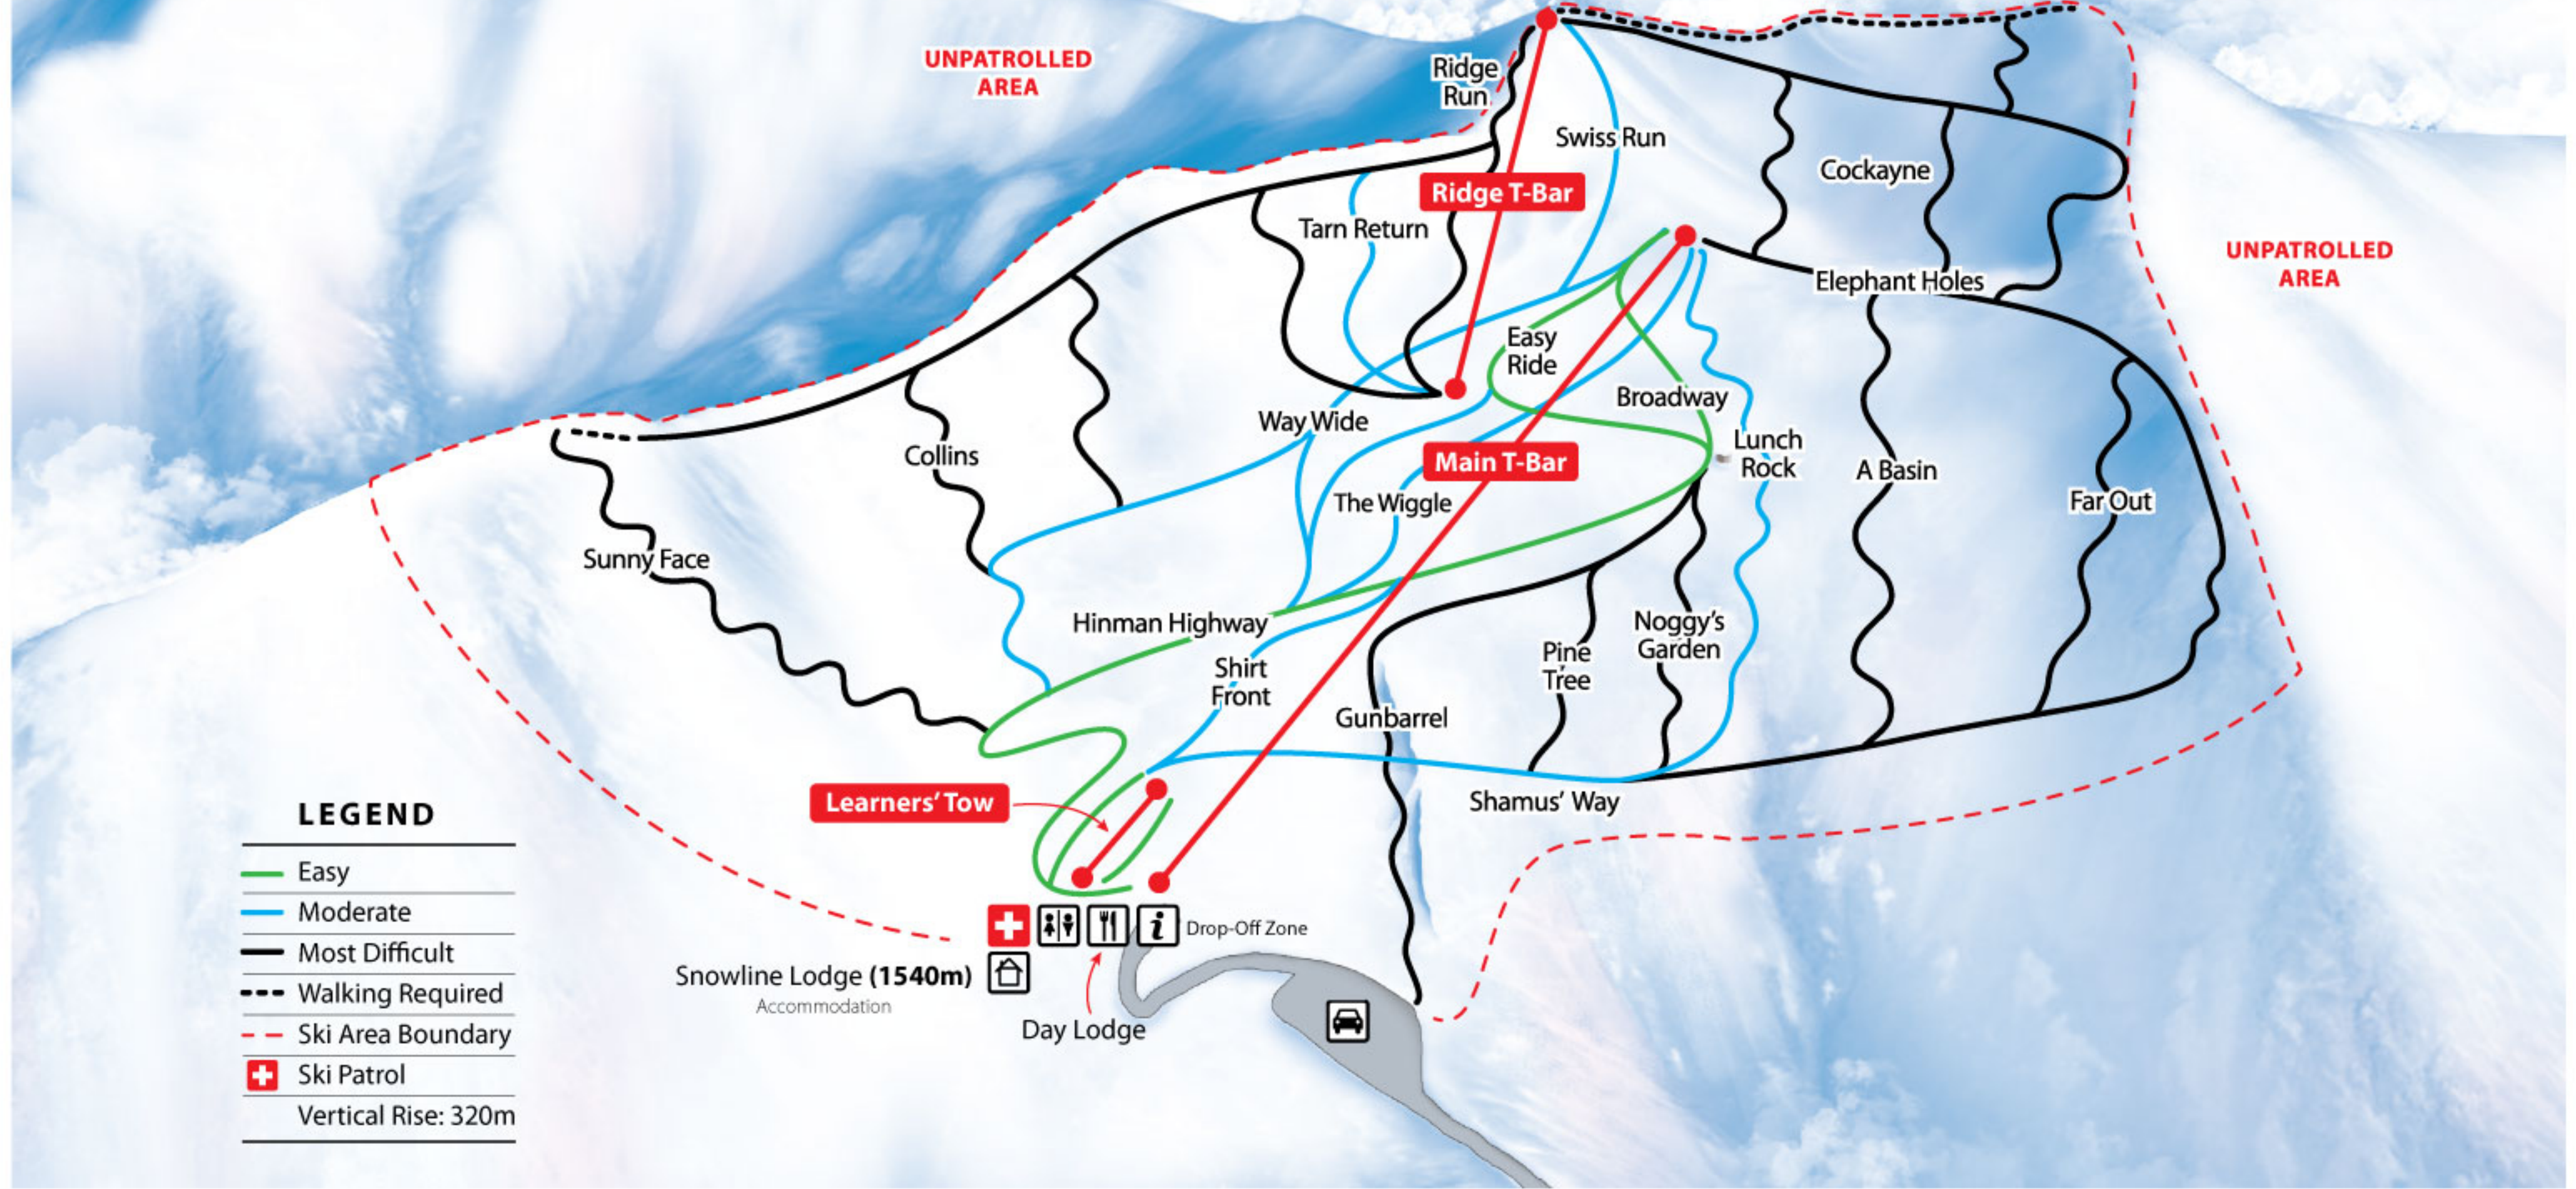

MT CHEESEMAN (2031m)

MT COCKAYNE (1874m)

LEGEND

- Easy
- Moderate
- Most Difficult
- Walking Required
- Ski Area Boundary
- + Ski Patrol
- Vertical Rise: 320m