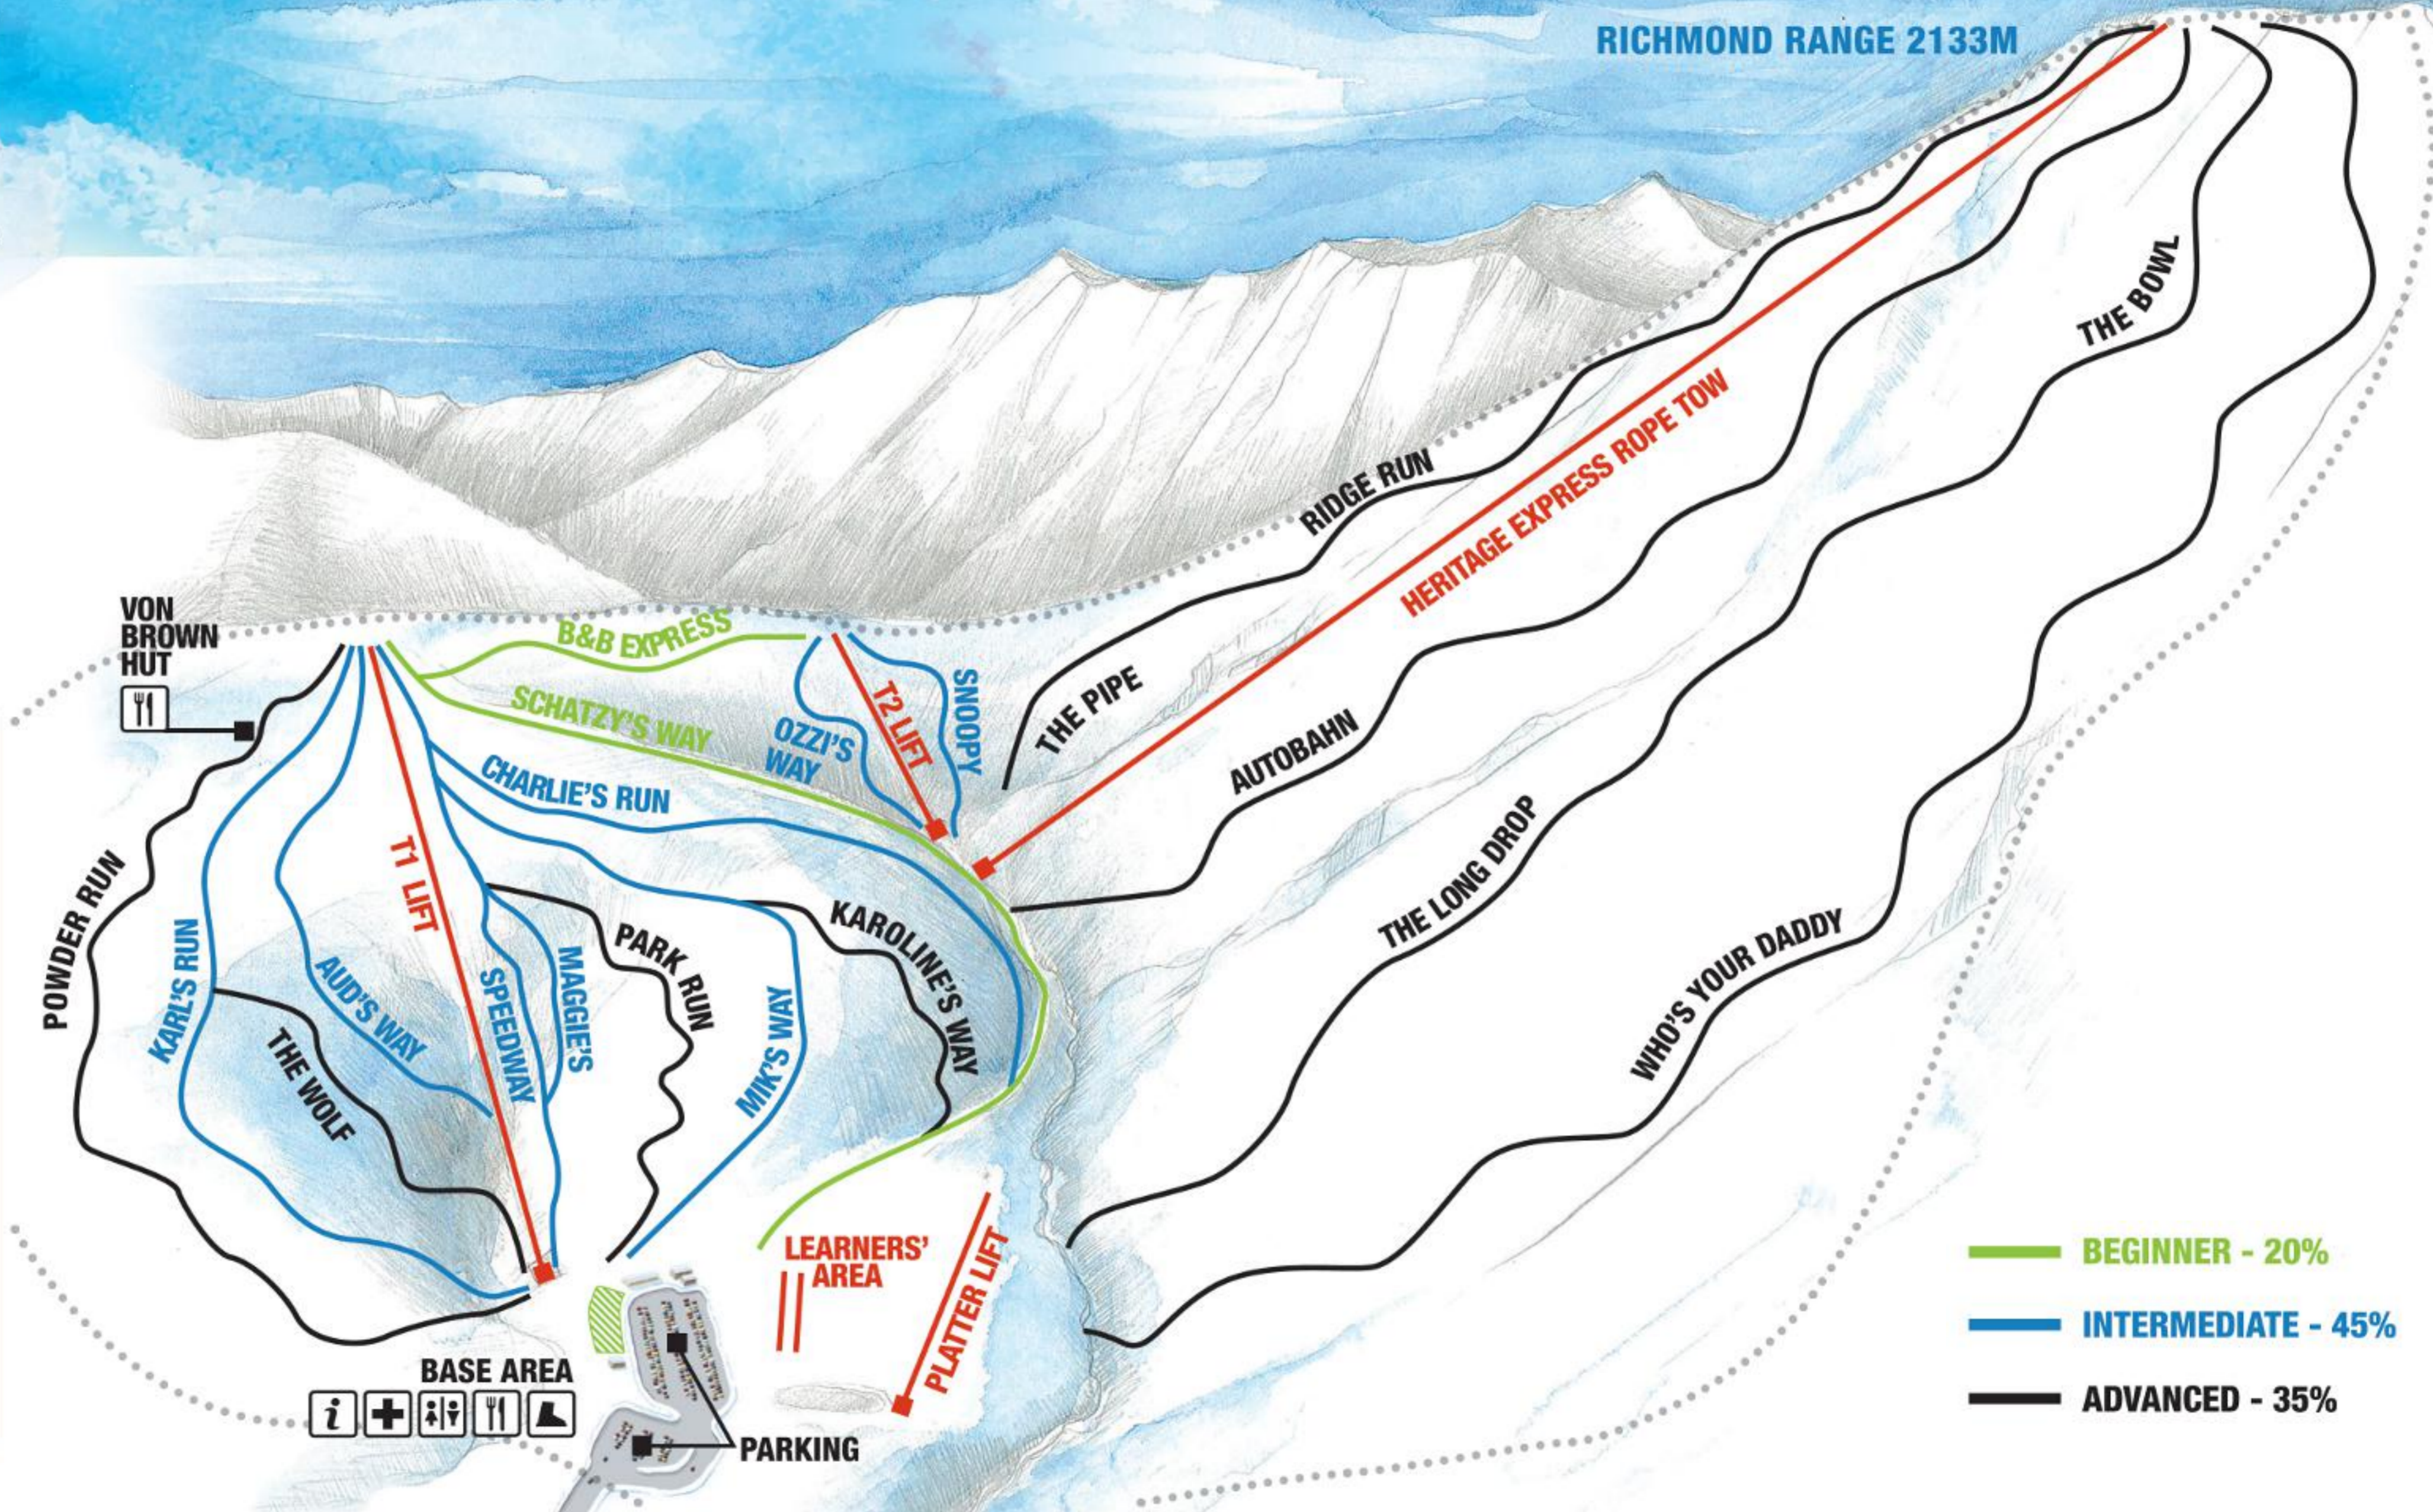

ROUNDHILL SKI AREA TEKAPO

783 METRES OF VERTICAL

RICHMOND RANGE 2133M

KEY

-  BASE AREA
-  Ticket Office & Info
-  Ski Patrol
-  Toilet
-  Café / Refreshments
-  Rental Equipment
-  PARKING
-  TOBOGGANING

-  BEGINNER - 20%
-  INTERMEDIATE - 45%
-  ADVANCED - 35%