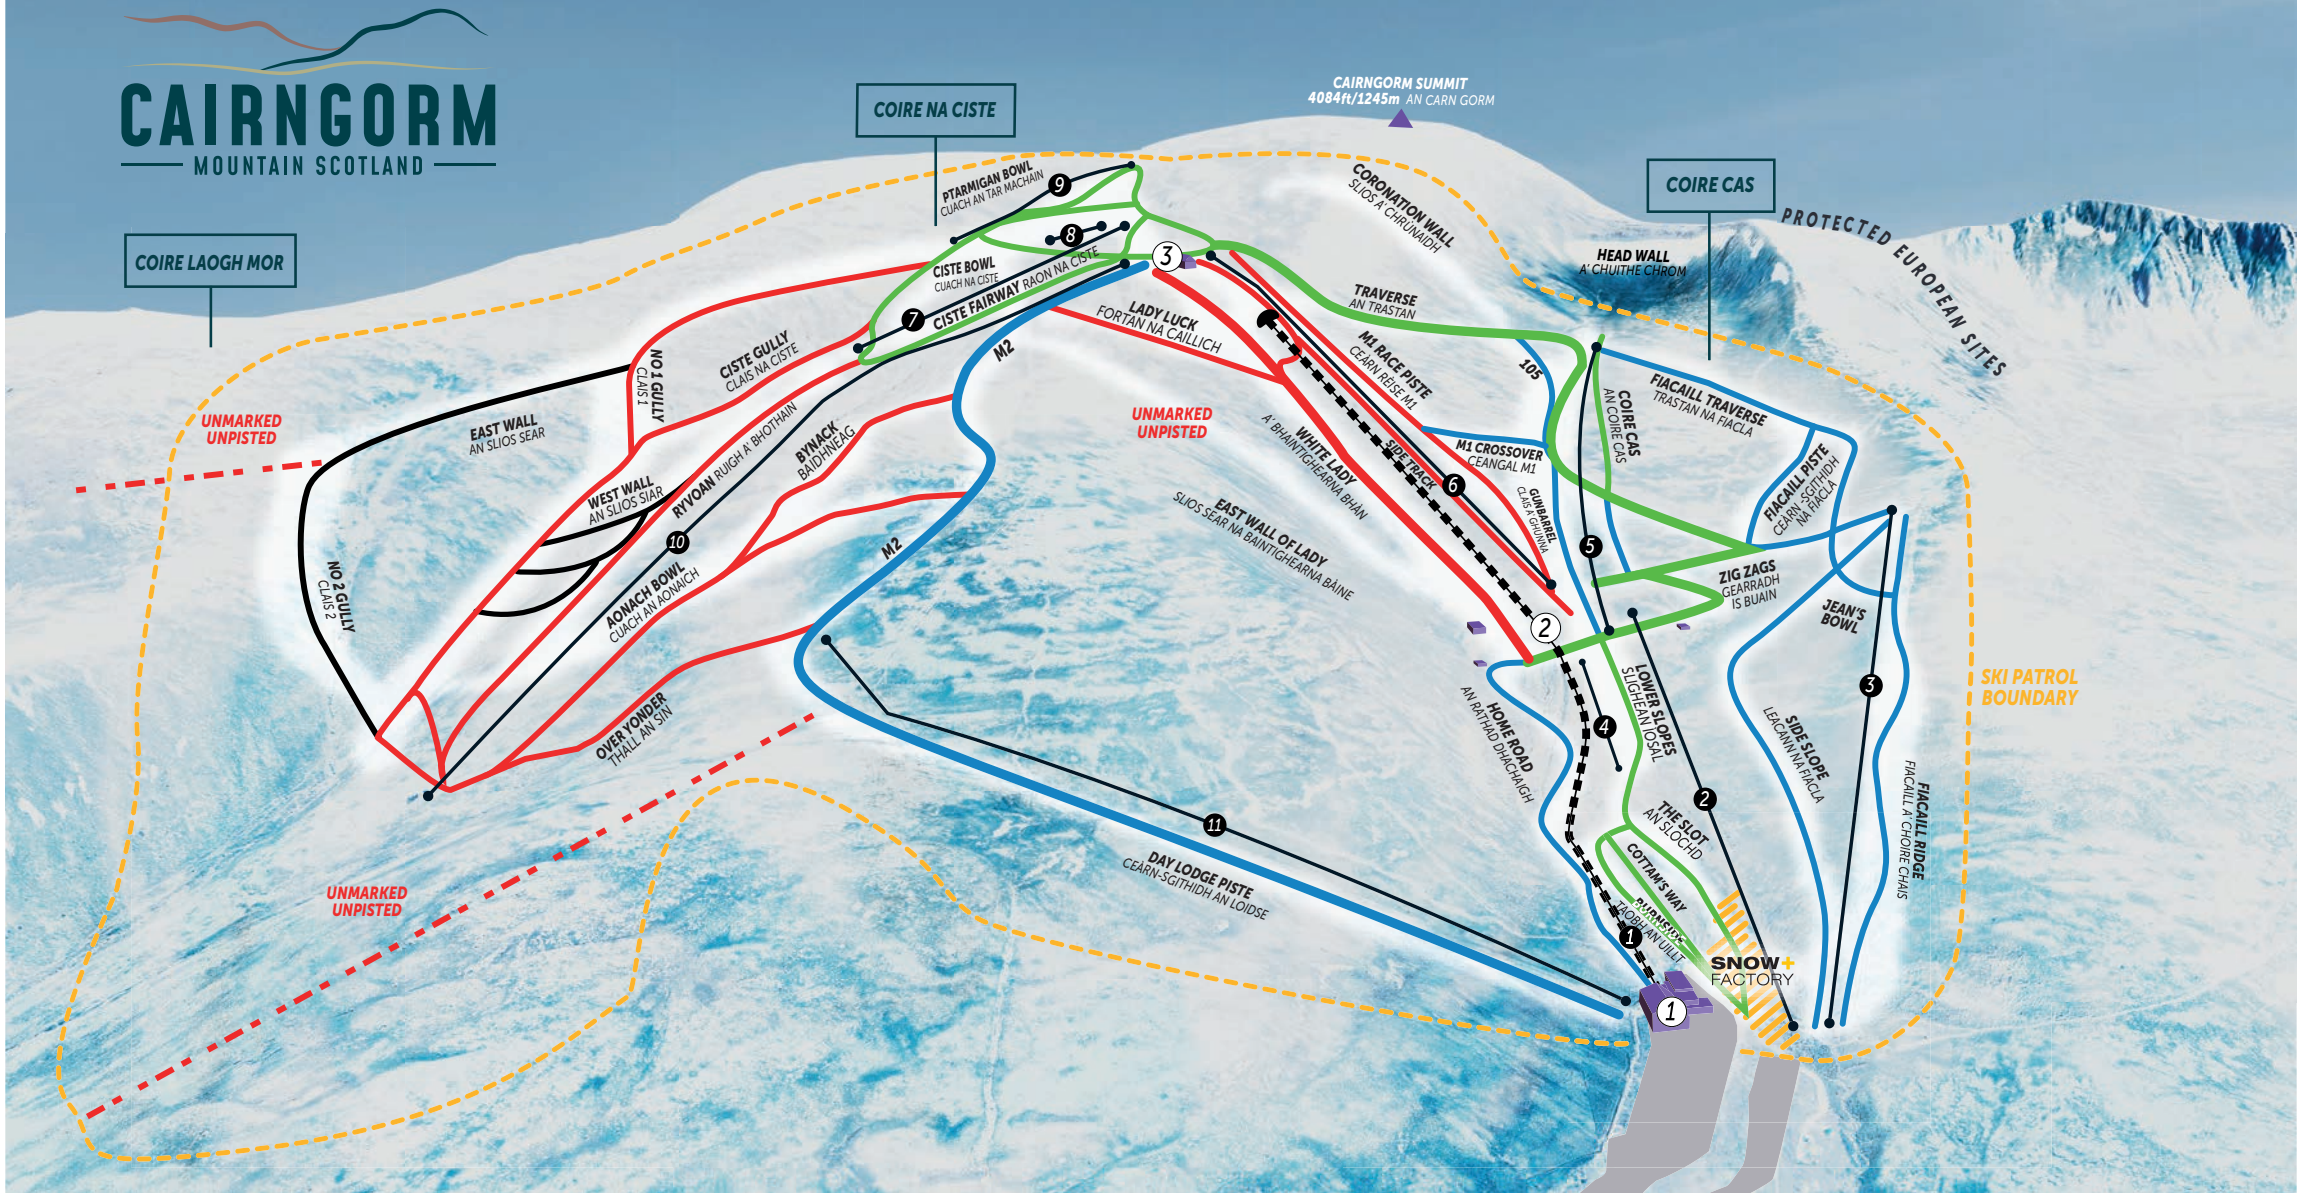

CAIRNGORM

MOUNTAIN SCOTLAND

LIFTS & TOWS

- | | | |
|----------------------|------------------------|-------------------|
| 1 Funicular | 5 Coire Cas T-Bar | 9 Ptarmigan T-Bar |
| 2 Car Park T-Bar | 6 M1 Poma | 10 West Wall Poma |
| 3 Fiacail Ridge Poma | 7 Coire Na Ciste T-Bar | 11 Day Lodge Poma |
| 4 Shieling Sunkid | 8 Polar Express Poma | |

STATIONS

- 1 Day Lodge & Base Station
- 2 Mid Station
- 3 Top Station

RUN DIFFICULTY

- Unmarked Piste
- Black Run (Very Difficult)
- Red Run (Difficult)
- Blue Run (Intermediate)
- Green Run (Easy)
- Ski Tows
- Funicular Railway
- Ski Patrol Boundary