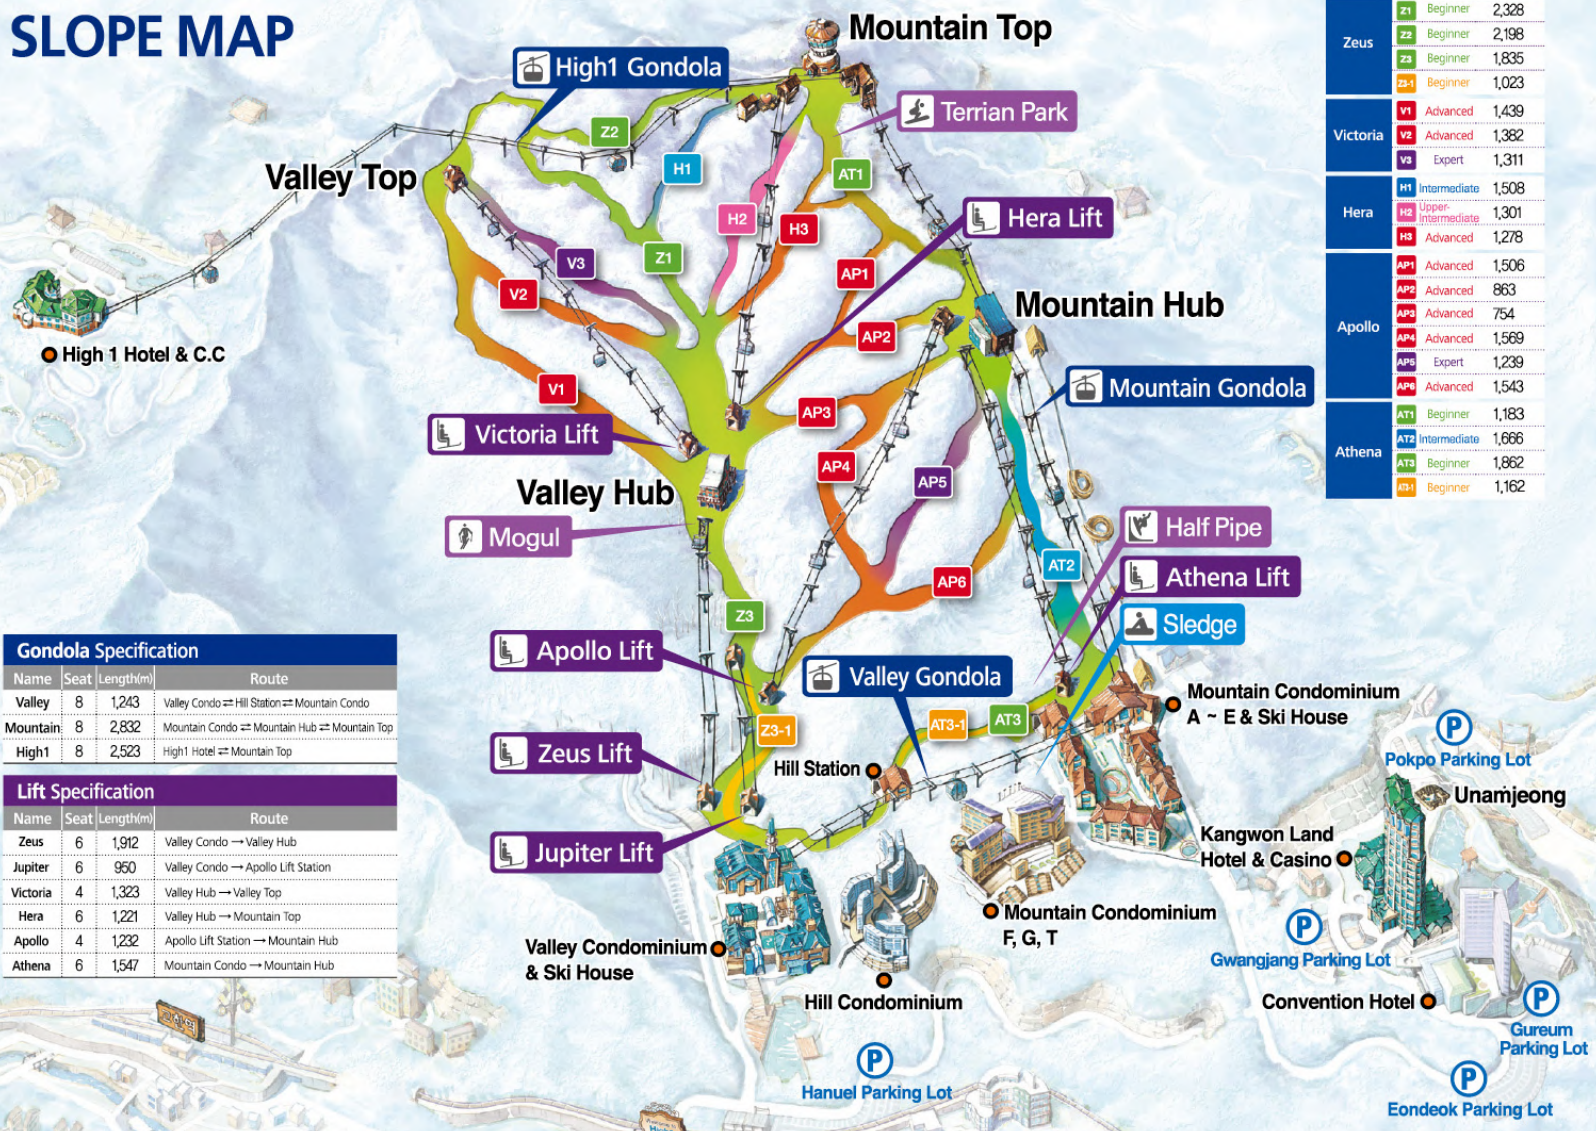

# HIGH1 SKI SLOPE MAP

Slope Specification			
Slope	Level	Length(m)	
Zeus	Z1	Beginner	2,328
	Z2	Beginner	2,198
	Z3	Beginner	1,835
Victoria	V1	Advanced	1,439
	V2	Advanced	1,382
	V3	Expert	1,311
Hera	H1	Intermediate	1,508
	H2	Upper-Intermediate	1,301
	H3	Advanced	1,278
Apollo	AP1	Advanced	1,506
	AP2	Advanced	863
	AP3	Advanced	754
	AP4	Advanced	1,569
	AP5	Expert	1,239
	AP6	Advanced	1,543
Athena	AT1	Beginner	1,183
	AT2	Intermediate	1,666
	AT3	Beginner	1,862
	AT3-1	Beginner	1,162

Gondola Specification			
Name	Seat	Length(m)	Route
Valley	8	1,243	Valley Condo → Hill Station → Mountain Condo
Mountain	8	2,832	Mountain Condo → Mountain Hub → Mountain Top
High1	8	2,523	High1 Hotel → Mountain Top

Lift Specification			
Name	Seat	Length(m)	Route
Zeus	6	1,912	Valley Condo → Valley Hub
Jupiter	6	950	Valley Condo → Apollo Lift Station
Victoria	4	1,323	Valley Hub → Valley Top
Hera	6	1,221	Valley Hub → Mountain Top
Apollo	4	1,232	Apollo Lift Station → Mountain Hub
Athena	6	1,547	Mountain Condo → Mountain Hub