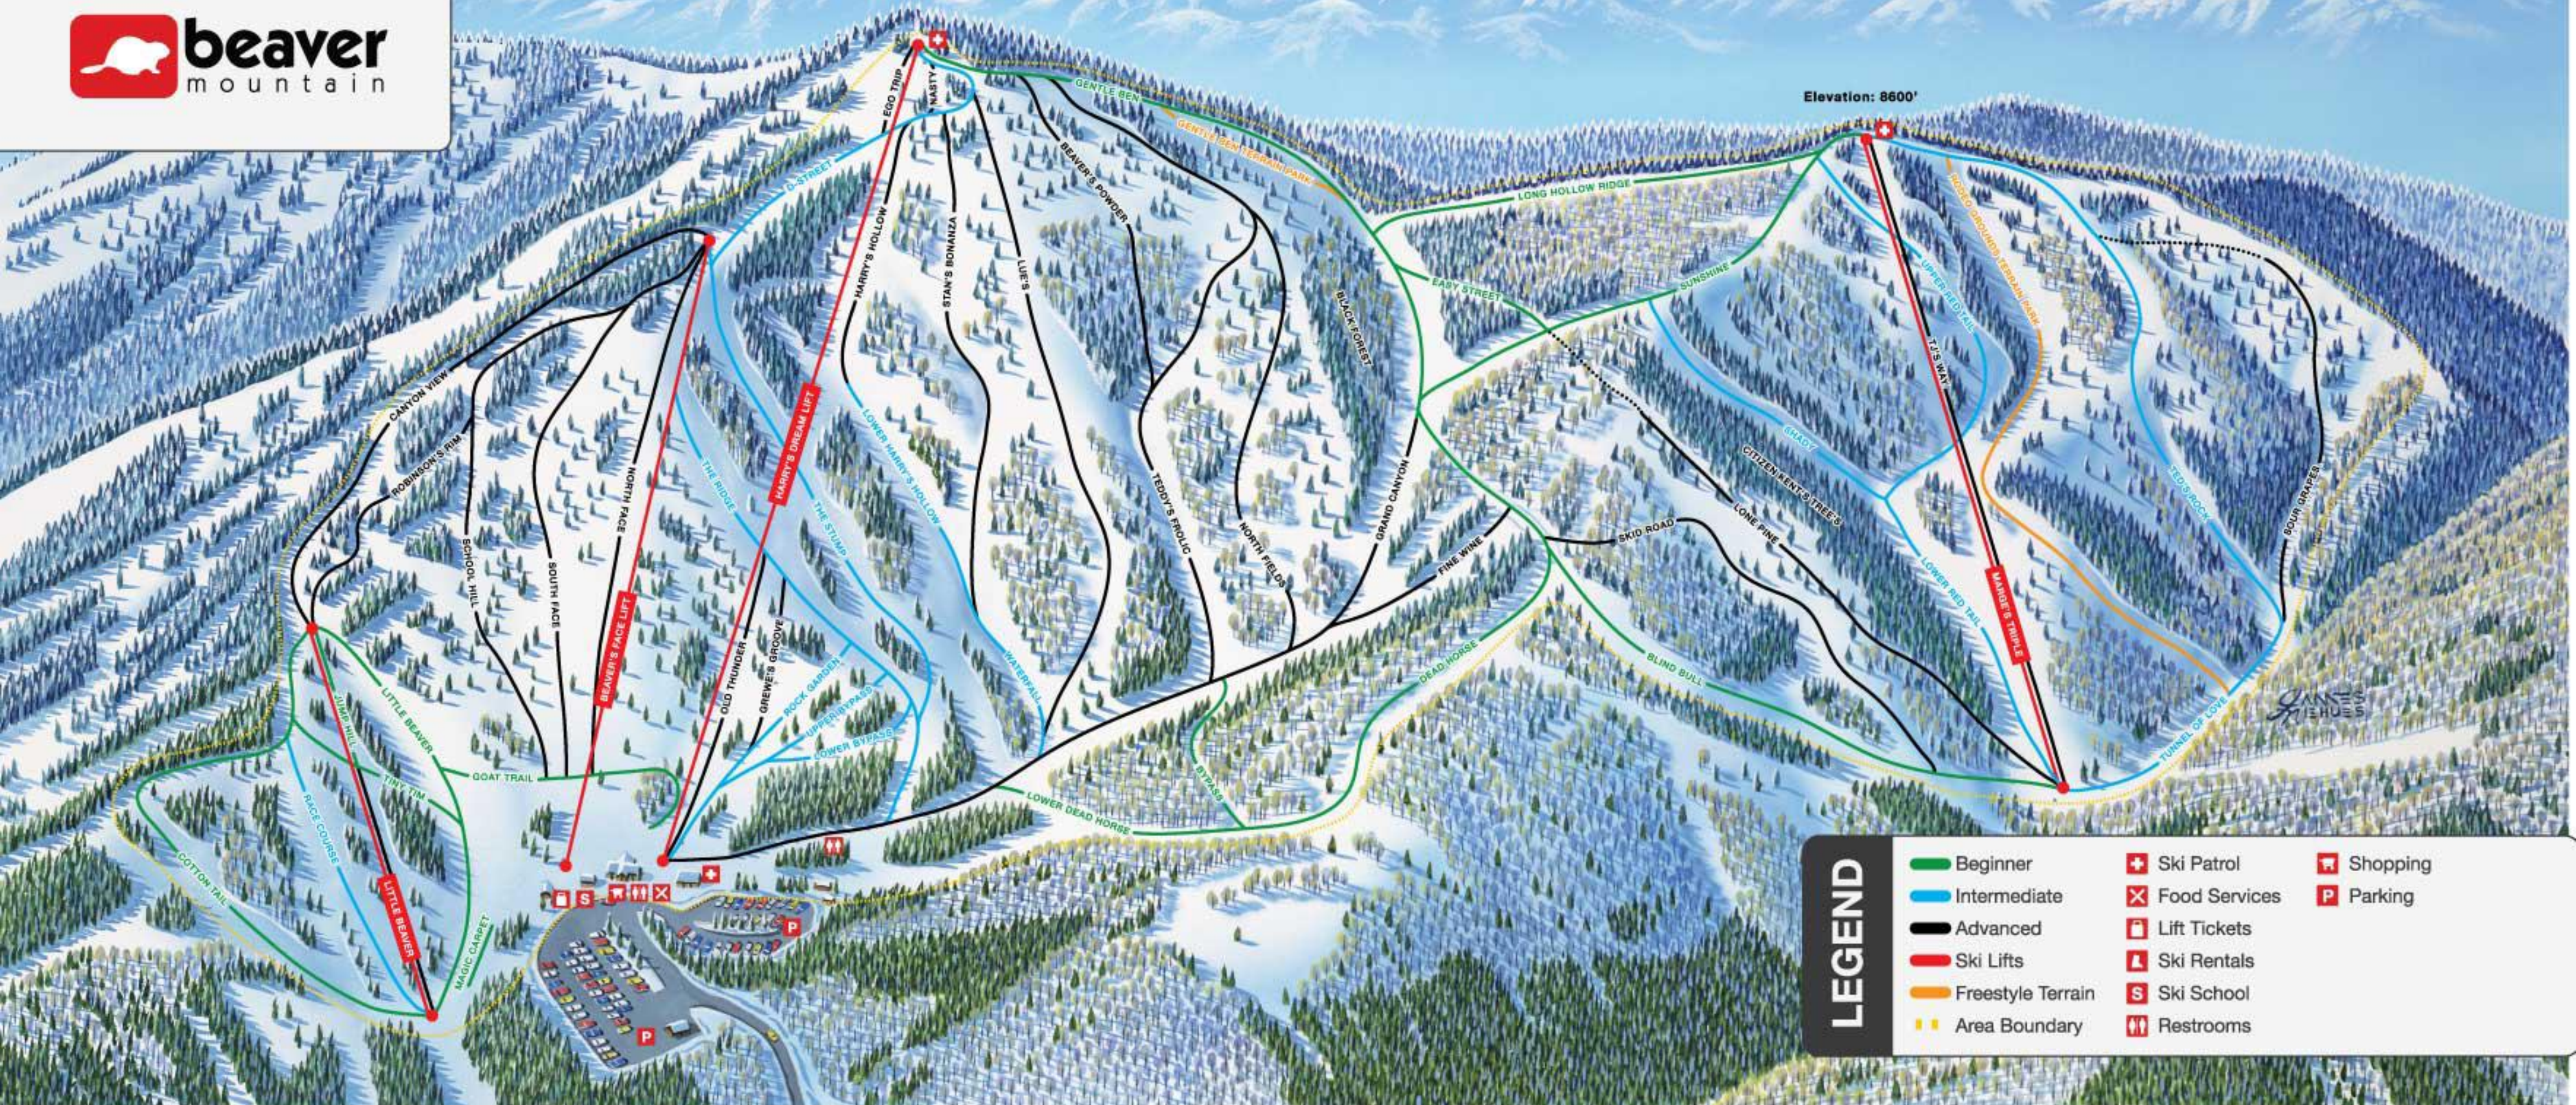

Top Elevation: 8860'

Elevation: 8600'

LEGEND		
<span style="color: green;">—</span> Beginner	<span style="color: red;">+</span> Ski Patrol	<span style="color: red;">+</span> Shopping
<span style="color: blue;">—</span> Intermediate	<span style="color: red;">X</span> Food Services	<span style="color: red;">P</span> Parking
<span style="color: black;">—</span> Advanced	<span style="color: red;">T</span> Lift Tickets	
<span style="color: red;">—</span> Ski Lifts	<span style="color: red;">R</span> Ski Rentals	
<span style="color: orange;">—</span> Freestyle Terrain	<span style="color: red;">S</span> Ski School	
<span style="color: yellow;">—</span> Area Boundary	<span style="color: red;">R</span> Restrooms	