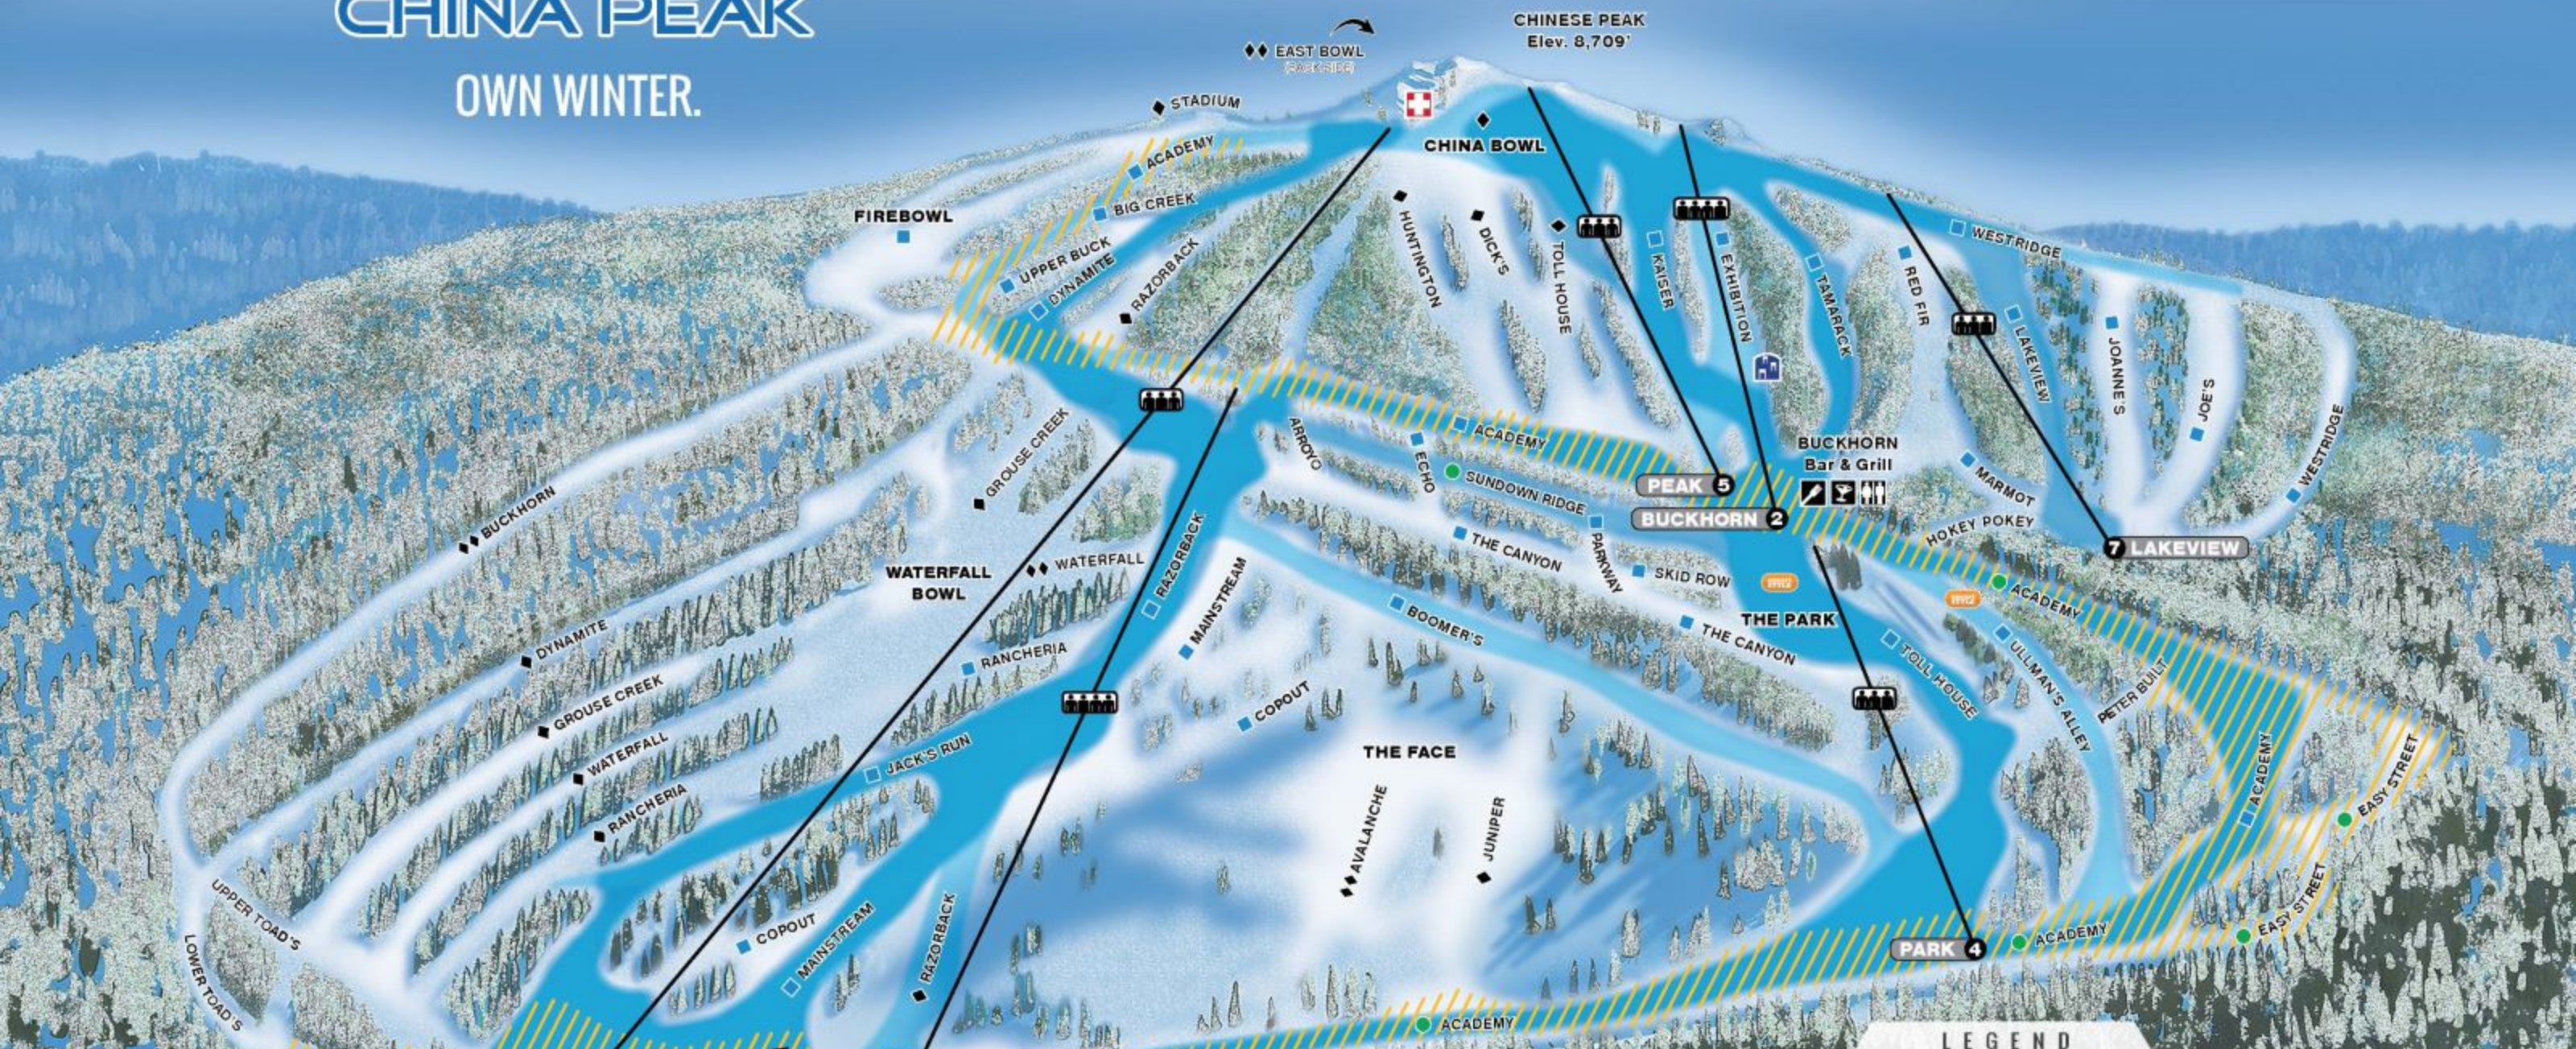

CHINA PEAK

OWN WINTER.

- | | | | |
|---------------|---------------|----------------|--------------|
| CHAIR LIFT | BEGINNER AREA | SNOWMAKING | CASH ATM |
| MOVING CARPET | EASIEST | FREESTYLE PARK | BAR |
| T-BAR TOW | INTERMEDIATE | RACE COURSE | FOOD SERVICE |
| PARKING | ADVANCED | FIRST AID | SPORT SHOP |
| TICKETS | EXPERT | RESTROOMS | LODGING |
| | SLOW ZONE | RENTALS | RV PARKING |