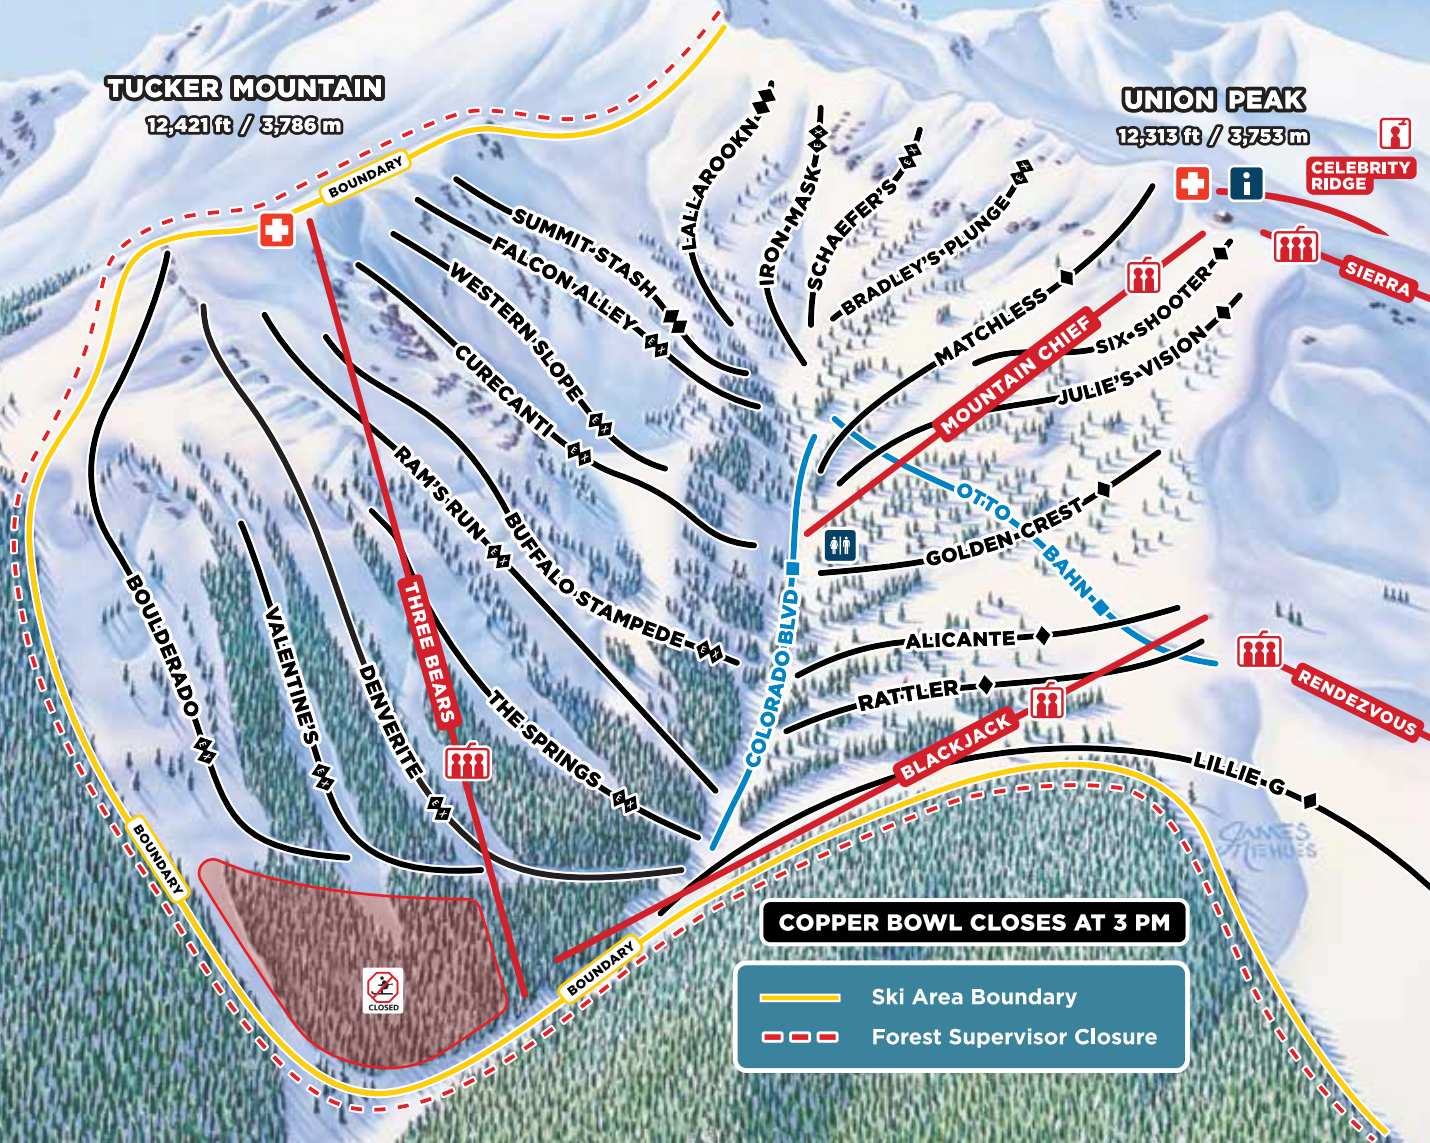

JACQUE PEAK

13,205 ft / 4,025 m

TUCKER MOUNTAIN

12,421 ft / 3,786 m

UNION PEAK

12,513 ft / 3,753 m

COPPER BOWL CLOSES AT 3 PM

- Ski Area Boundary
- Forest Supervisor Closure