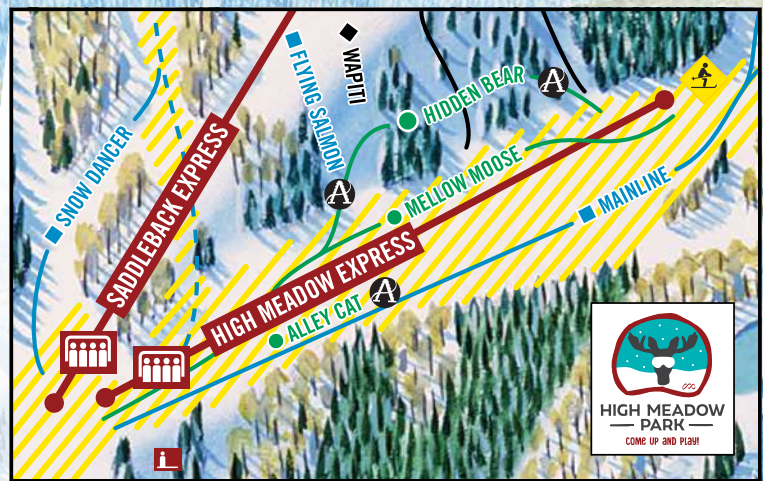

JUPITER PEAK
ELEVATION 9,998'

JUPITER
ELEVATION 10,026'

NINETY-NINE 90
ELEVATION 9,990'

MURDOCK PEAK
ELEVATION 9,602'

HISTORIC
PARK CITY

PARK CITY
MOUNTAIN VILLAGE

PARK CITY
CANYONS VILLAGE

- | | | | | |
|----------------|-------------------|---------|-------------------|---------------------------|
| EASY | EASIEST WAY DOWN | 6-PACK | SURFACE LIFT | FIRST AID / SKI PATROL |
| MORE DIFFICULT | TERRAIN PARK | QUAD | ROPE TOW | RESTROOMS |
| MOST DIFFICULT | SKI AREA BOUNDARY | TRIPLE | CHAIRLIFT | RESTAURANT |
| EXPERTS ONLY | SLOW ZONE | DOUBLE | TWO-WAY CHAIRLIFT | VERIZON CHARGING STATIONS |
| | HIKING ZONE | GONDOLA | ADVENTURE ALLEY | FULL SERVICE BAR |

PARK CITY