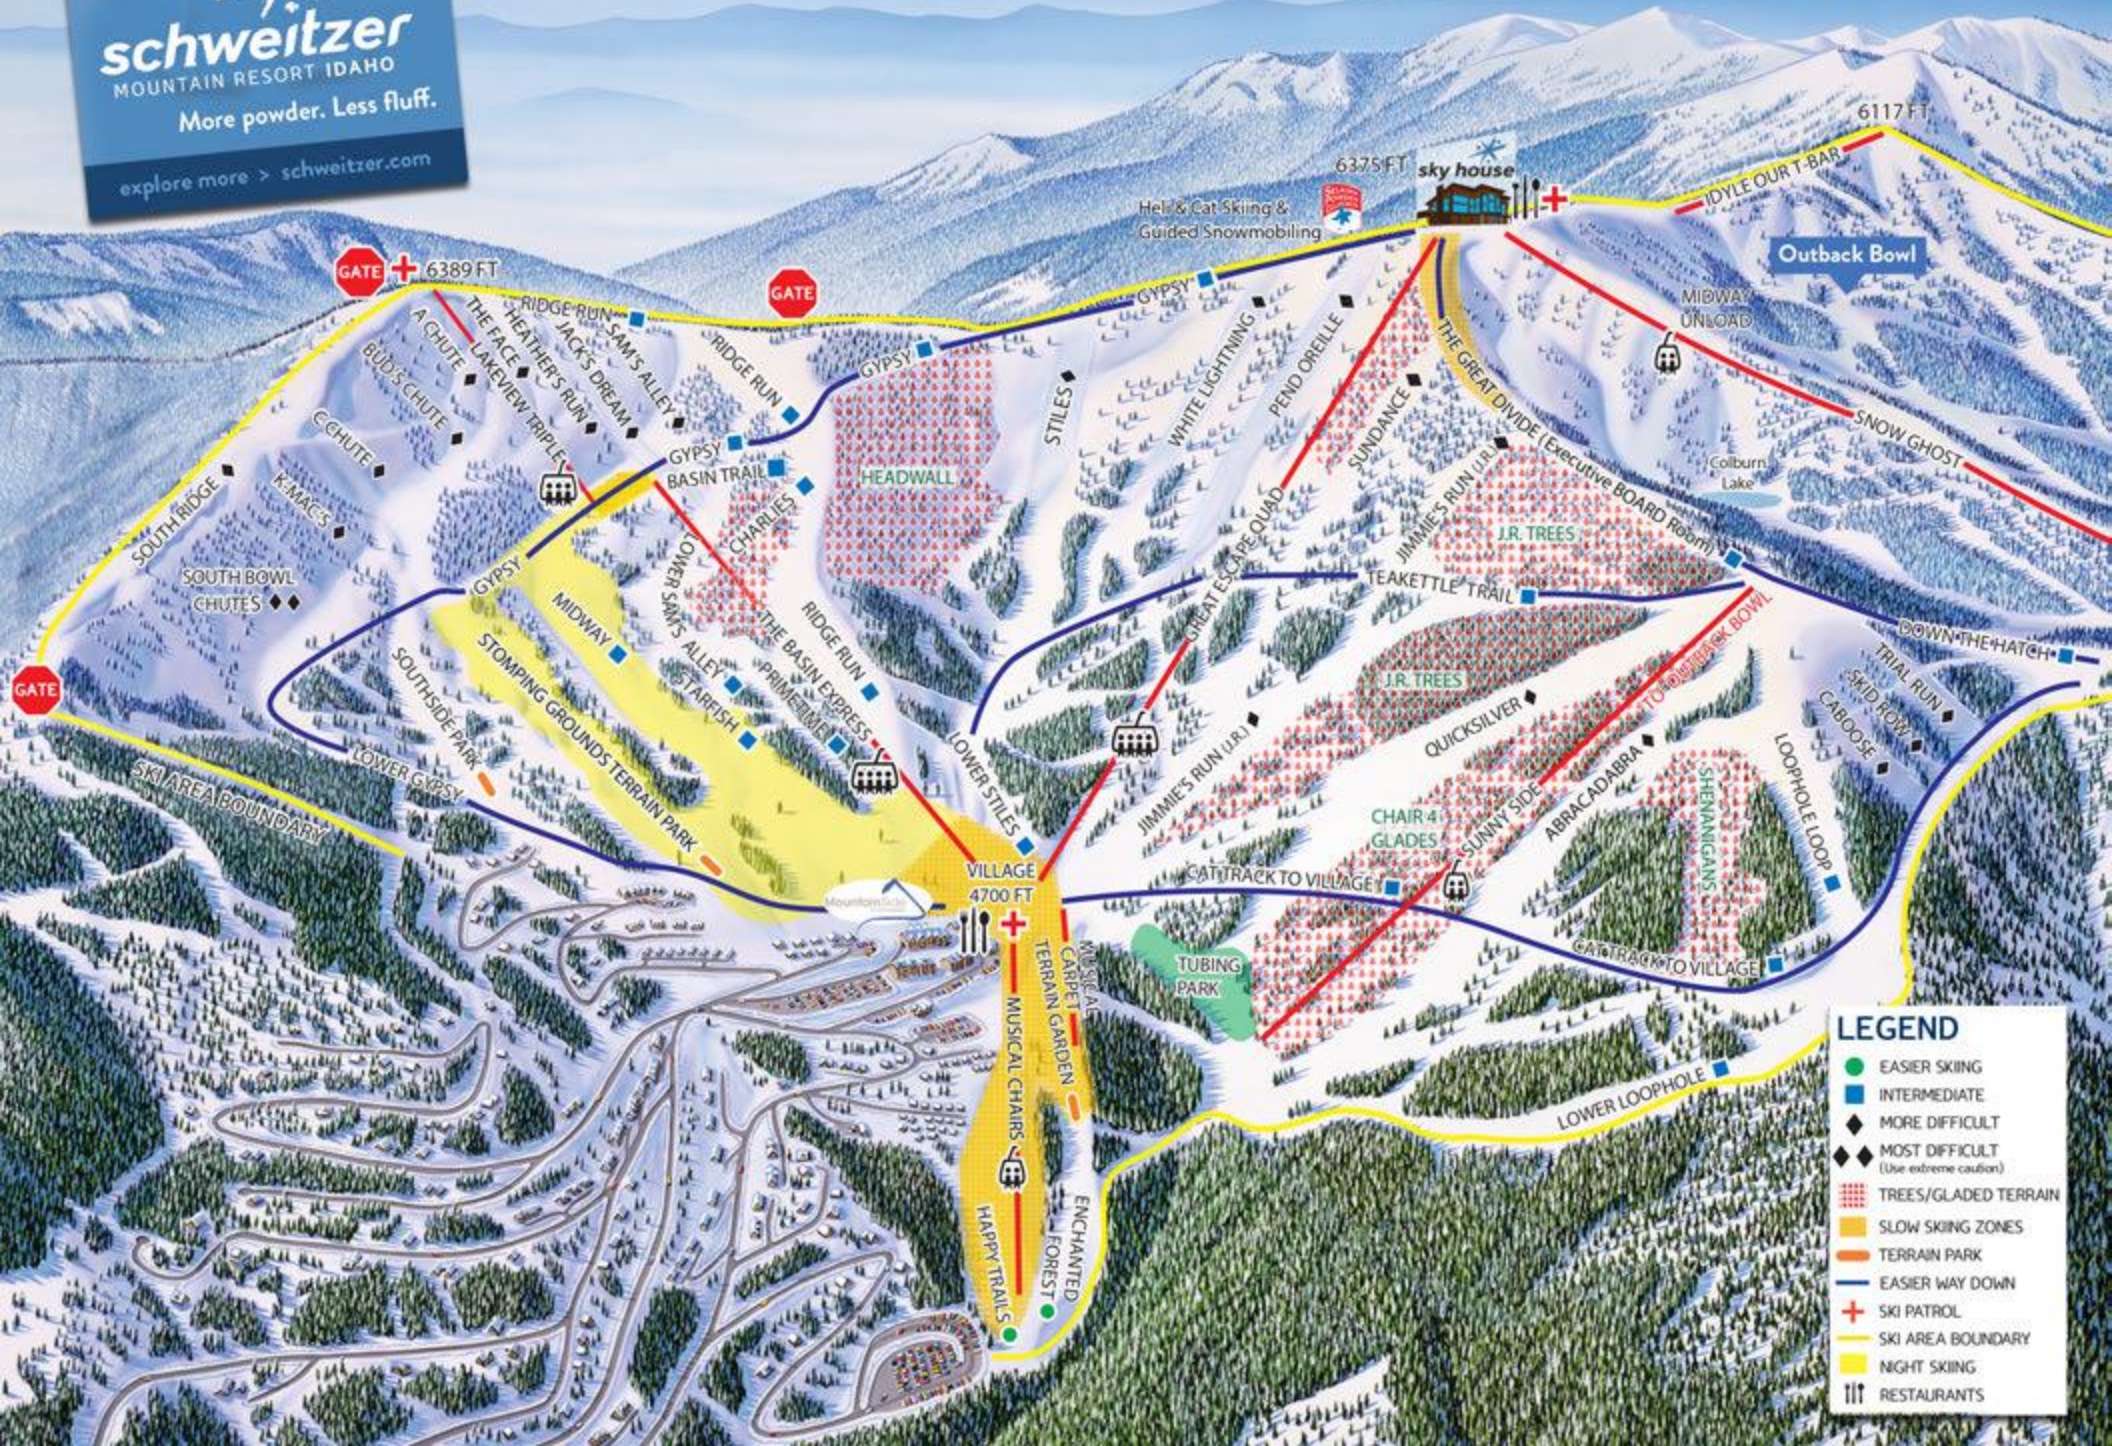

Schweitzer Bowl

schweitzer
MOUNTAIN RESORT IDAHO
More powder. Less fluff.
explore more > schweitzer.com

LEGEND

- EASIER SKIING
- INTERMEDIATE
- MORE DIFFICULT
- ◆ MOST DIFFICULT (Use extreme caution)
- ▨ TREES/GLADED TERRAIN
- SLOW SKIING ZONES
- TERRAIN PARK
- EASIER WAY DOWN
- +
 SKI PATROL
- SKI AREA BOUNDARY
- NIGHT SKIING
- ☰ RESTAURANTS