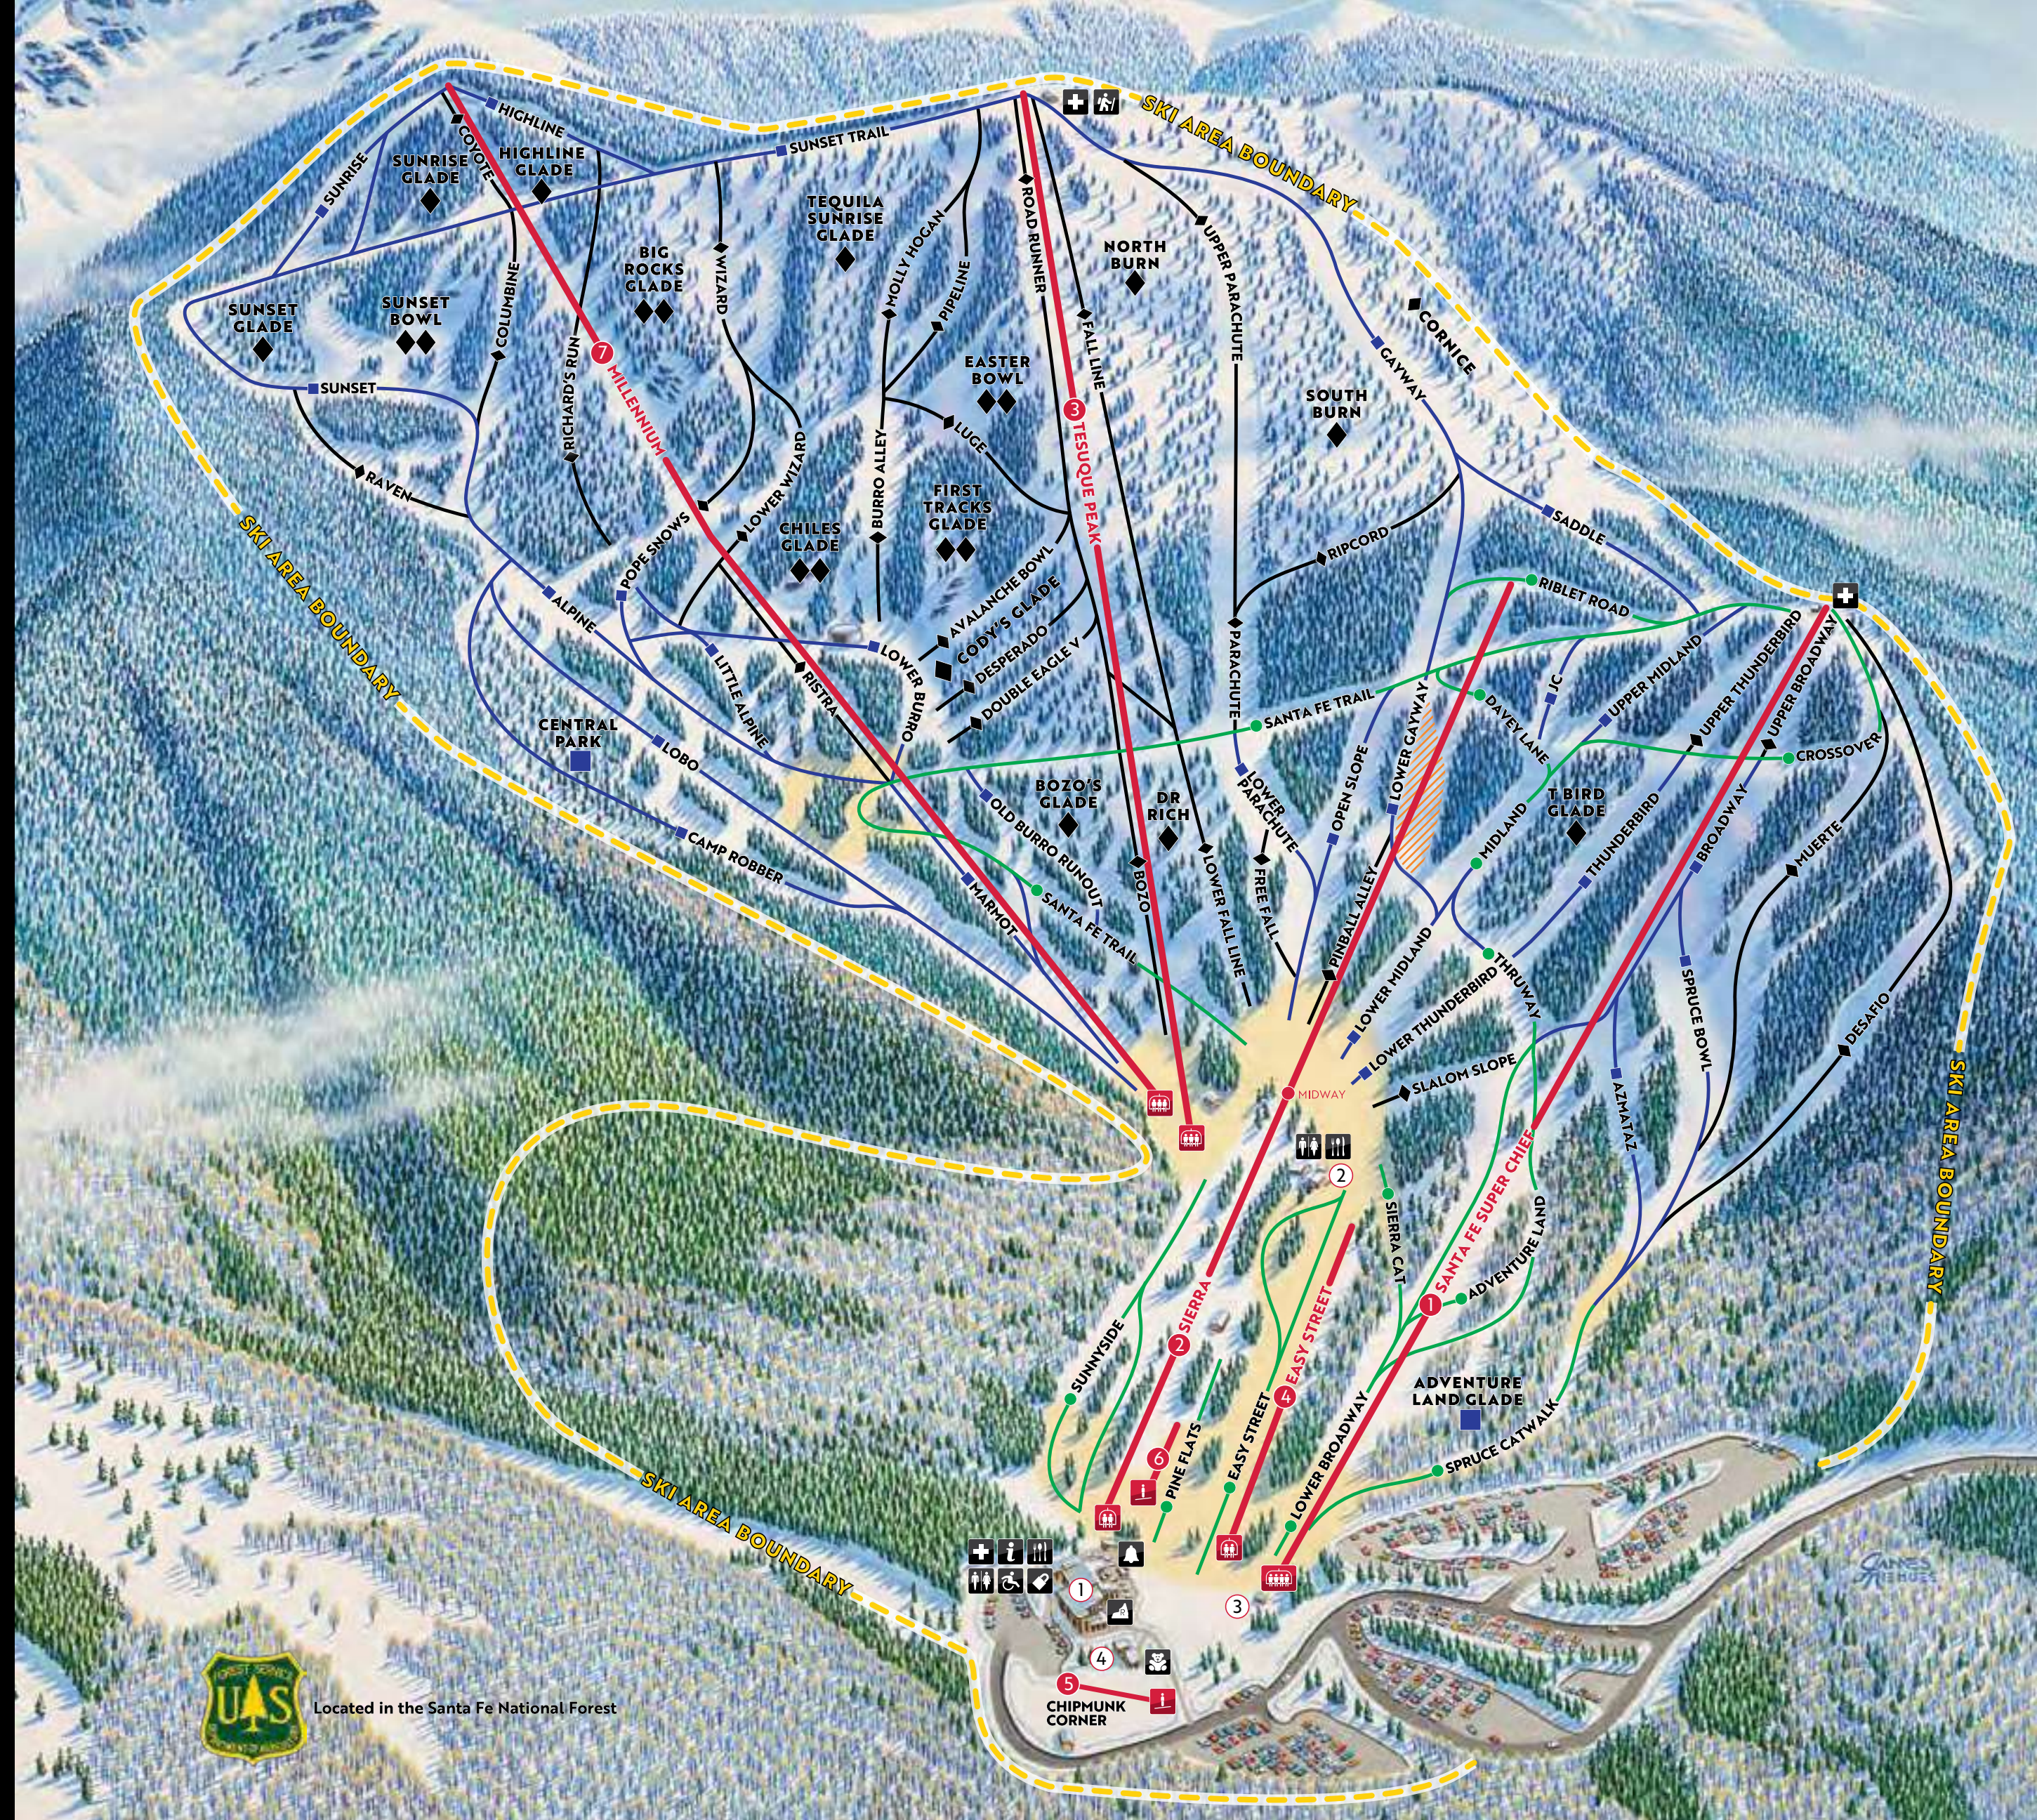

Legend

- EASIEST
- INTERMEDIATE
- ◇ DIFFICULT
- ◇◇ EXPERT
- SKI AREA BOUNDARY
- SLOW SKIING AREA
- ▨ FREESTYLE TERRAIN PARK
- ① LA CASA LODGE
- ② TOTEMOFF'S BAR & GRILL
- ③ SKIER SERVICES / LOST & FOUND
- ④ CHIPMUNK CORNER
- ⊕ SKI PATROL
- ♿ RESTROOMS
- 🍷 FOOD & DRINKS
- 🛠 EQUIPMENT RENTALS
- 🔒 LOCKERS
- 👶 CHILD CARE
- ♿ ADAPTIVE SKI PROGRAM
- 👤 HIKERS HUT
- 📌 LESSON MEETING SPOT
- ℹ INFORMATION

Lifts

- ① **SANTA FE SUPER CHIEF** Quad Chair - 900 ft
- ② **SIERRA** Double Chair - 850 ft
- ③ **TESUQUE PEAK** Triple Chair - 1550 ft
- ④ **EASY STREET** Beginner Chair - 150 ft
- ⑤ **CHIPMUNK CORNER** Conveyor Lift - 30 ft
- ⑥ **PINE FLATS** Conveyor Lift - 30 ft
- ⑦ **MILLENNIUM** Triple Chair - 1530 ft

Located in the Santa Fe National Forest

For latest snow & weather reports visit:

SKISANTAFE.COM