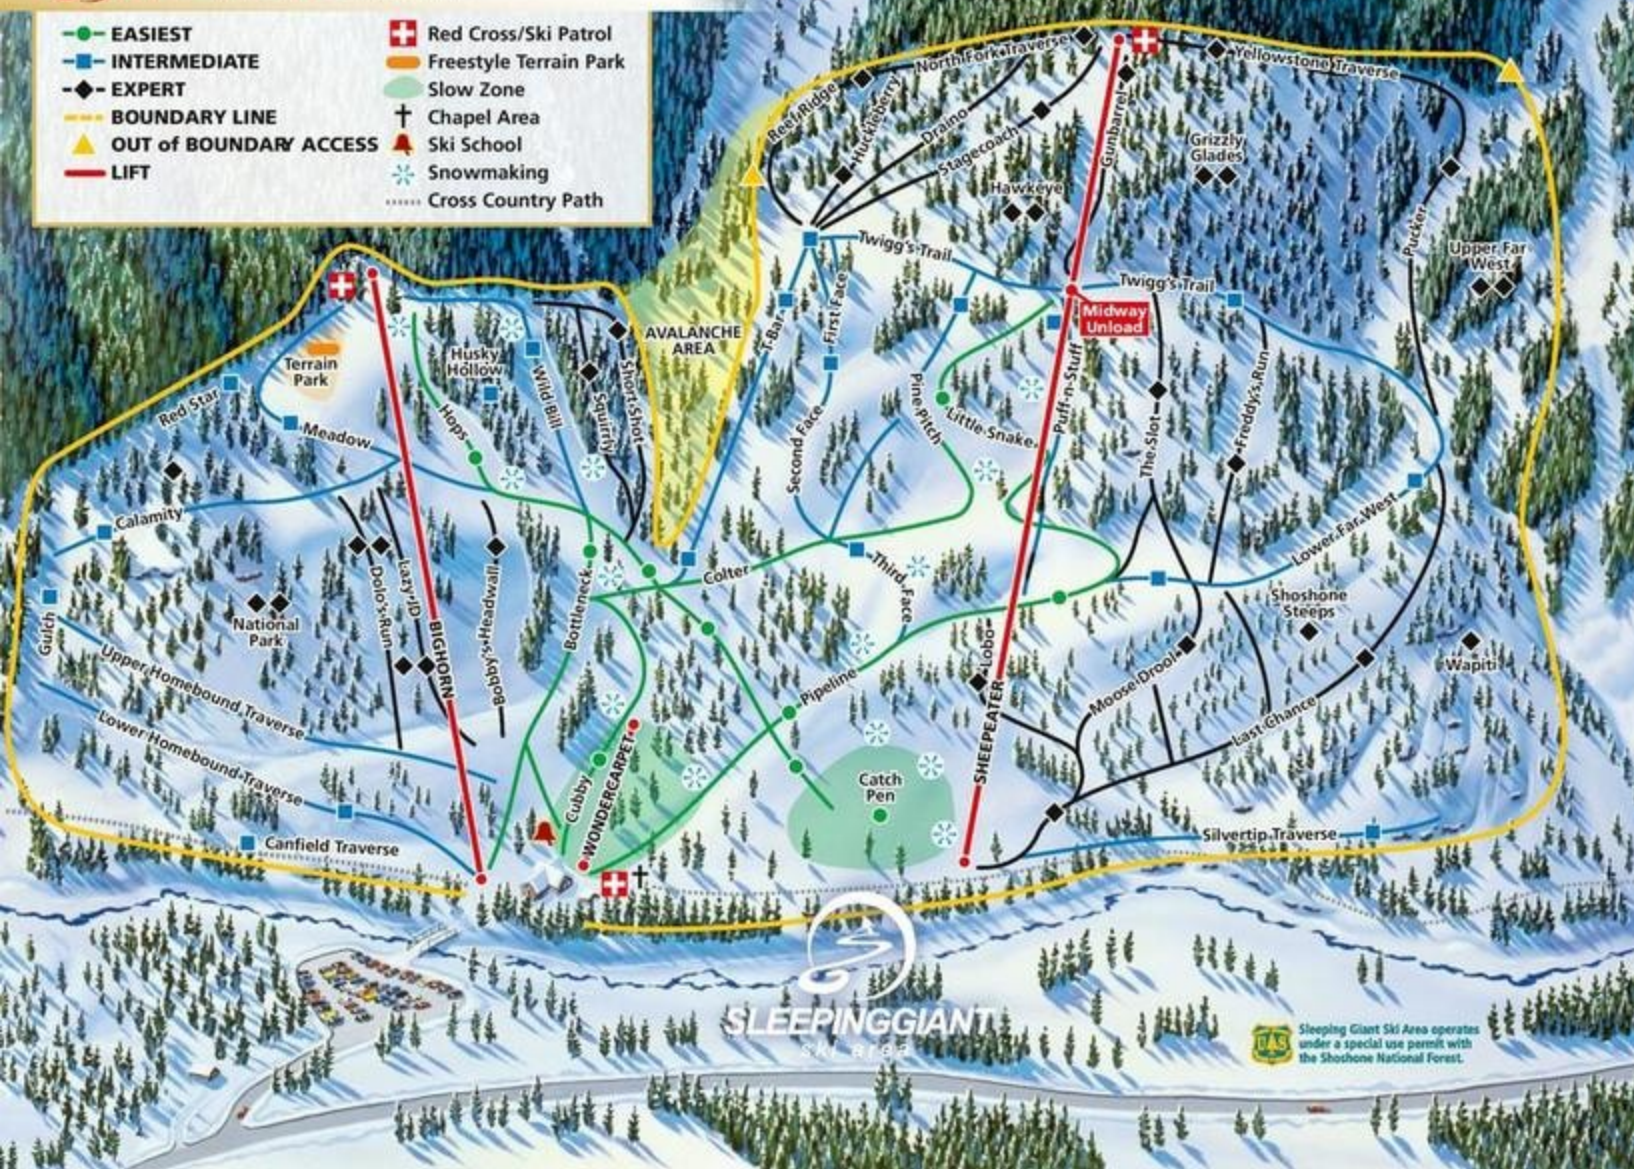

SLEEPINGGIANT ski area

- EASIEST
- INTERMEDIATE
- ◆— EXPERT
- ▲— BOUNDARY LINE
- ▲— OUT of BOUNDARY ACCESS
- LIFT
- + Red Cross/Ski Patrol
- Freestyle Terrain Park
- Slow Zone
- + Chapel Area
- ▲ Ski School
- ❄ Snowmaking
- Cross Country Path

 Sleeping Giant Ski Area operates under a special use permit with the Shoshone National Forest.