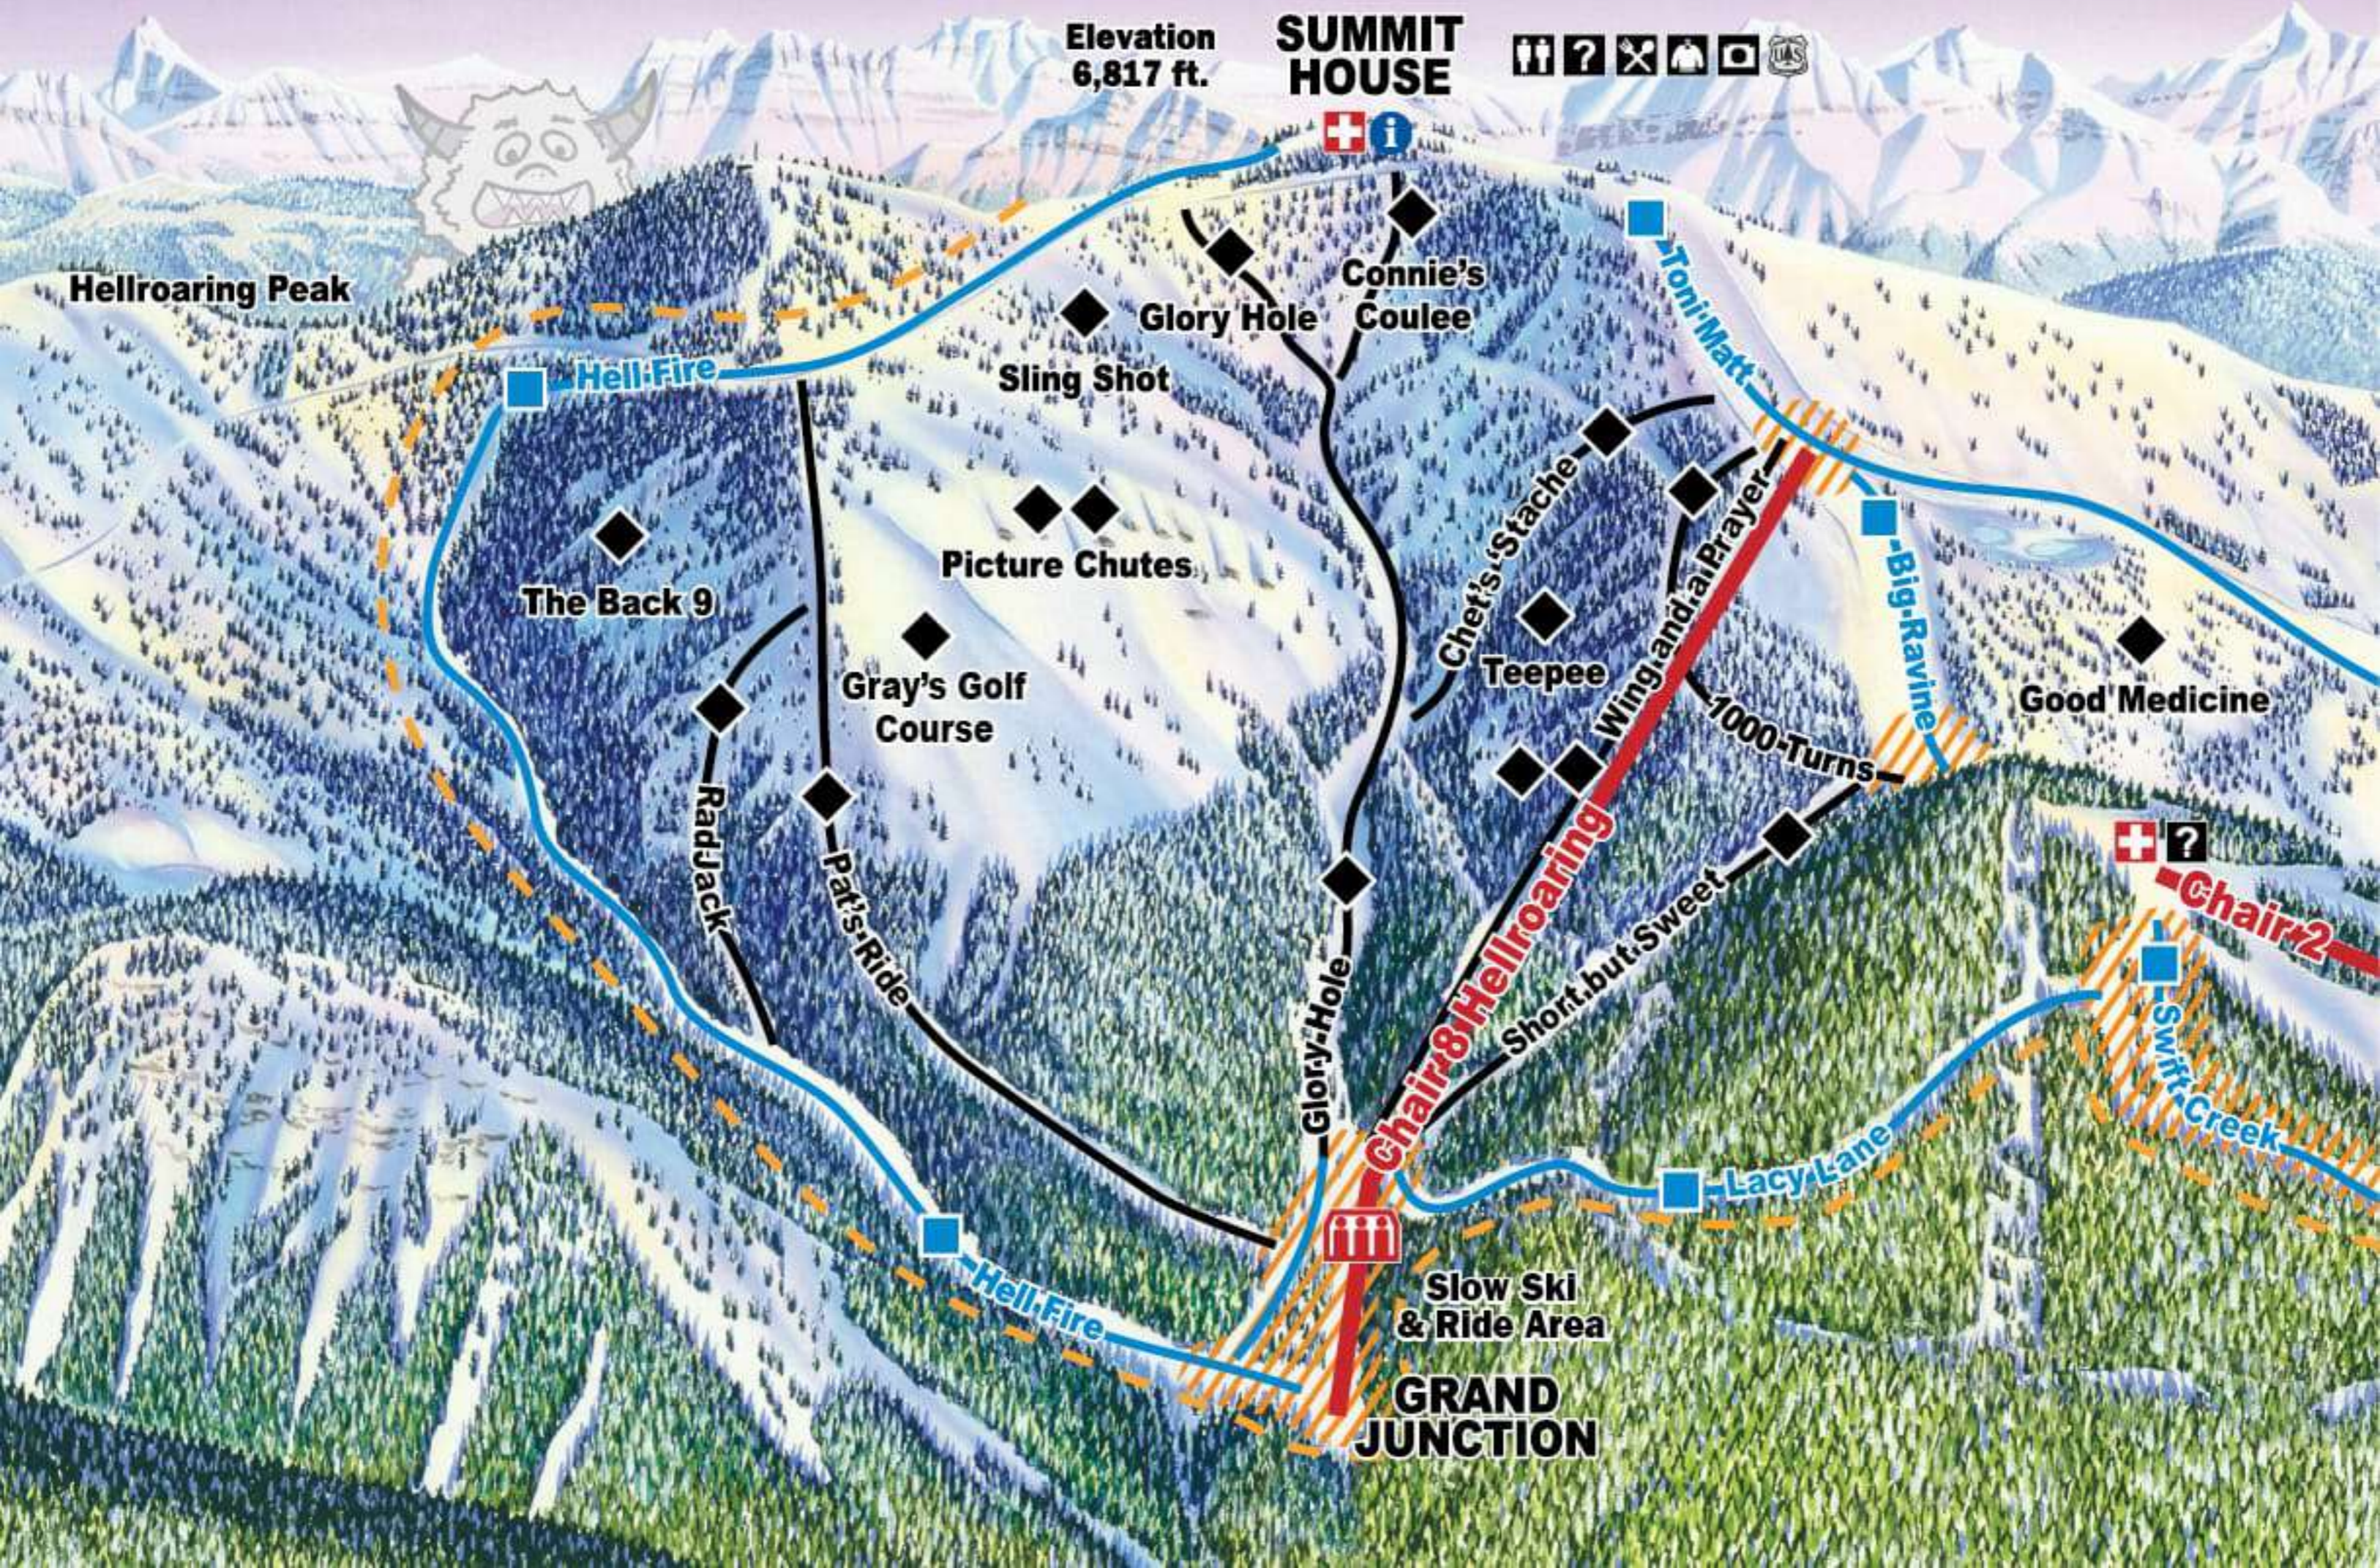

HELLROARING BASIN

Elevation
6,817 ft.

**SUMMIT
HOUSE**

Hellroaring Peak

Hell-Fire

Glory Hole

**Connie's
Coulee**

Sling Shot

Toni Matt

The Back 9

Picture Chutes

**Gray's Golf
Course**

Chet's Stache

Teepee

Big Ravine

Good Medicine

Raddjack

Pat's Ride

Glory Hole

Chair 8 Hellroaring

Wing and a Prayer

1000 Turns

Short but Sweet

Chair 2

Hell-Fire

**Slow Ski
& Ride Area**

Lacy Lane

Swift Creek

**GRAND
JUNCTION**