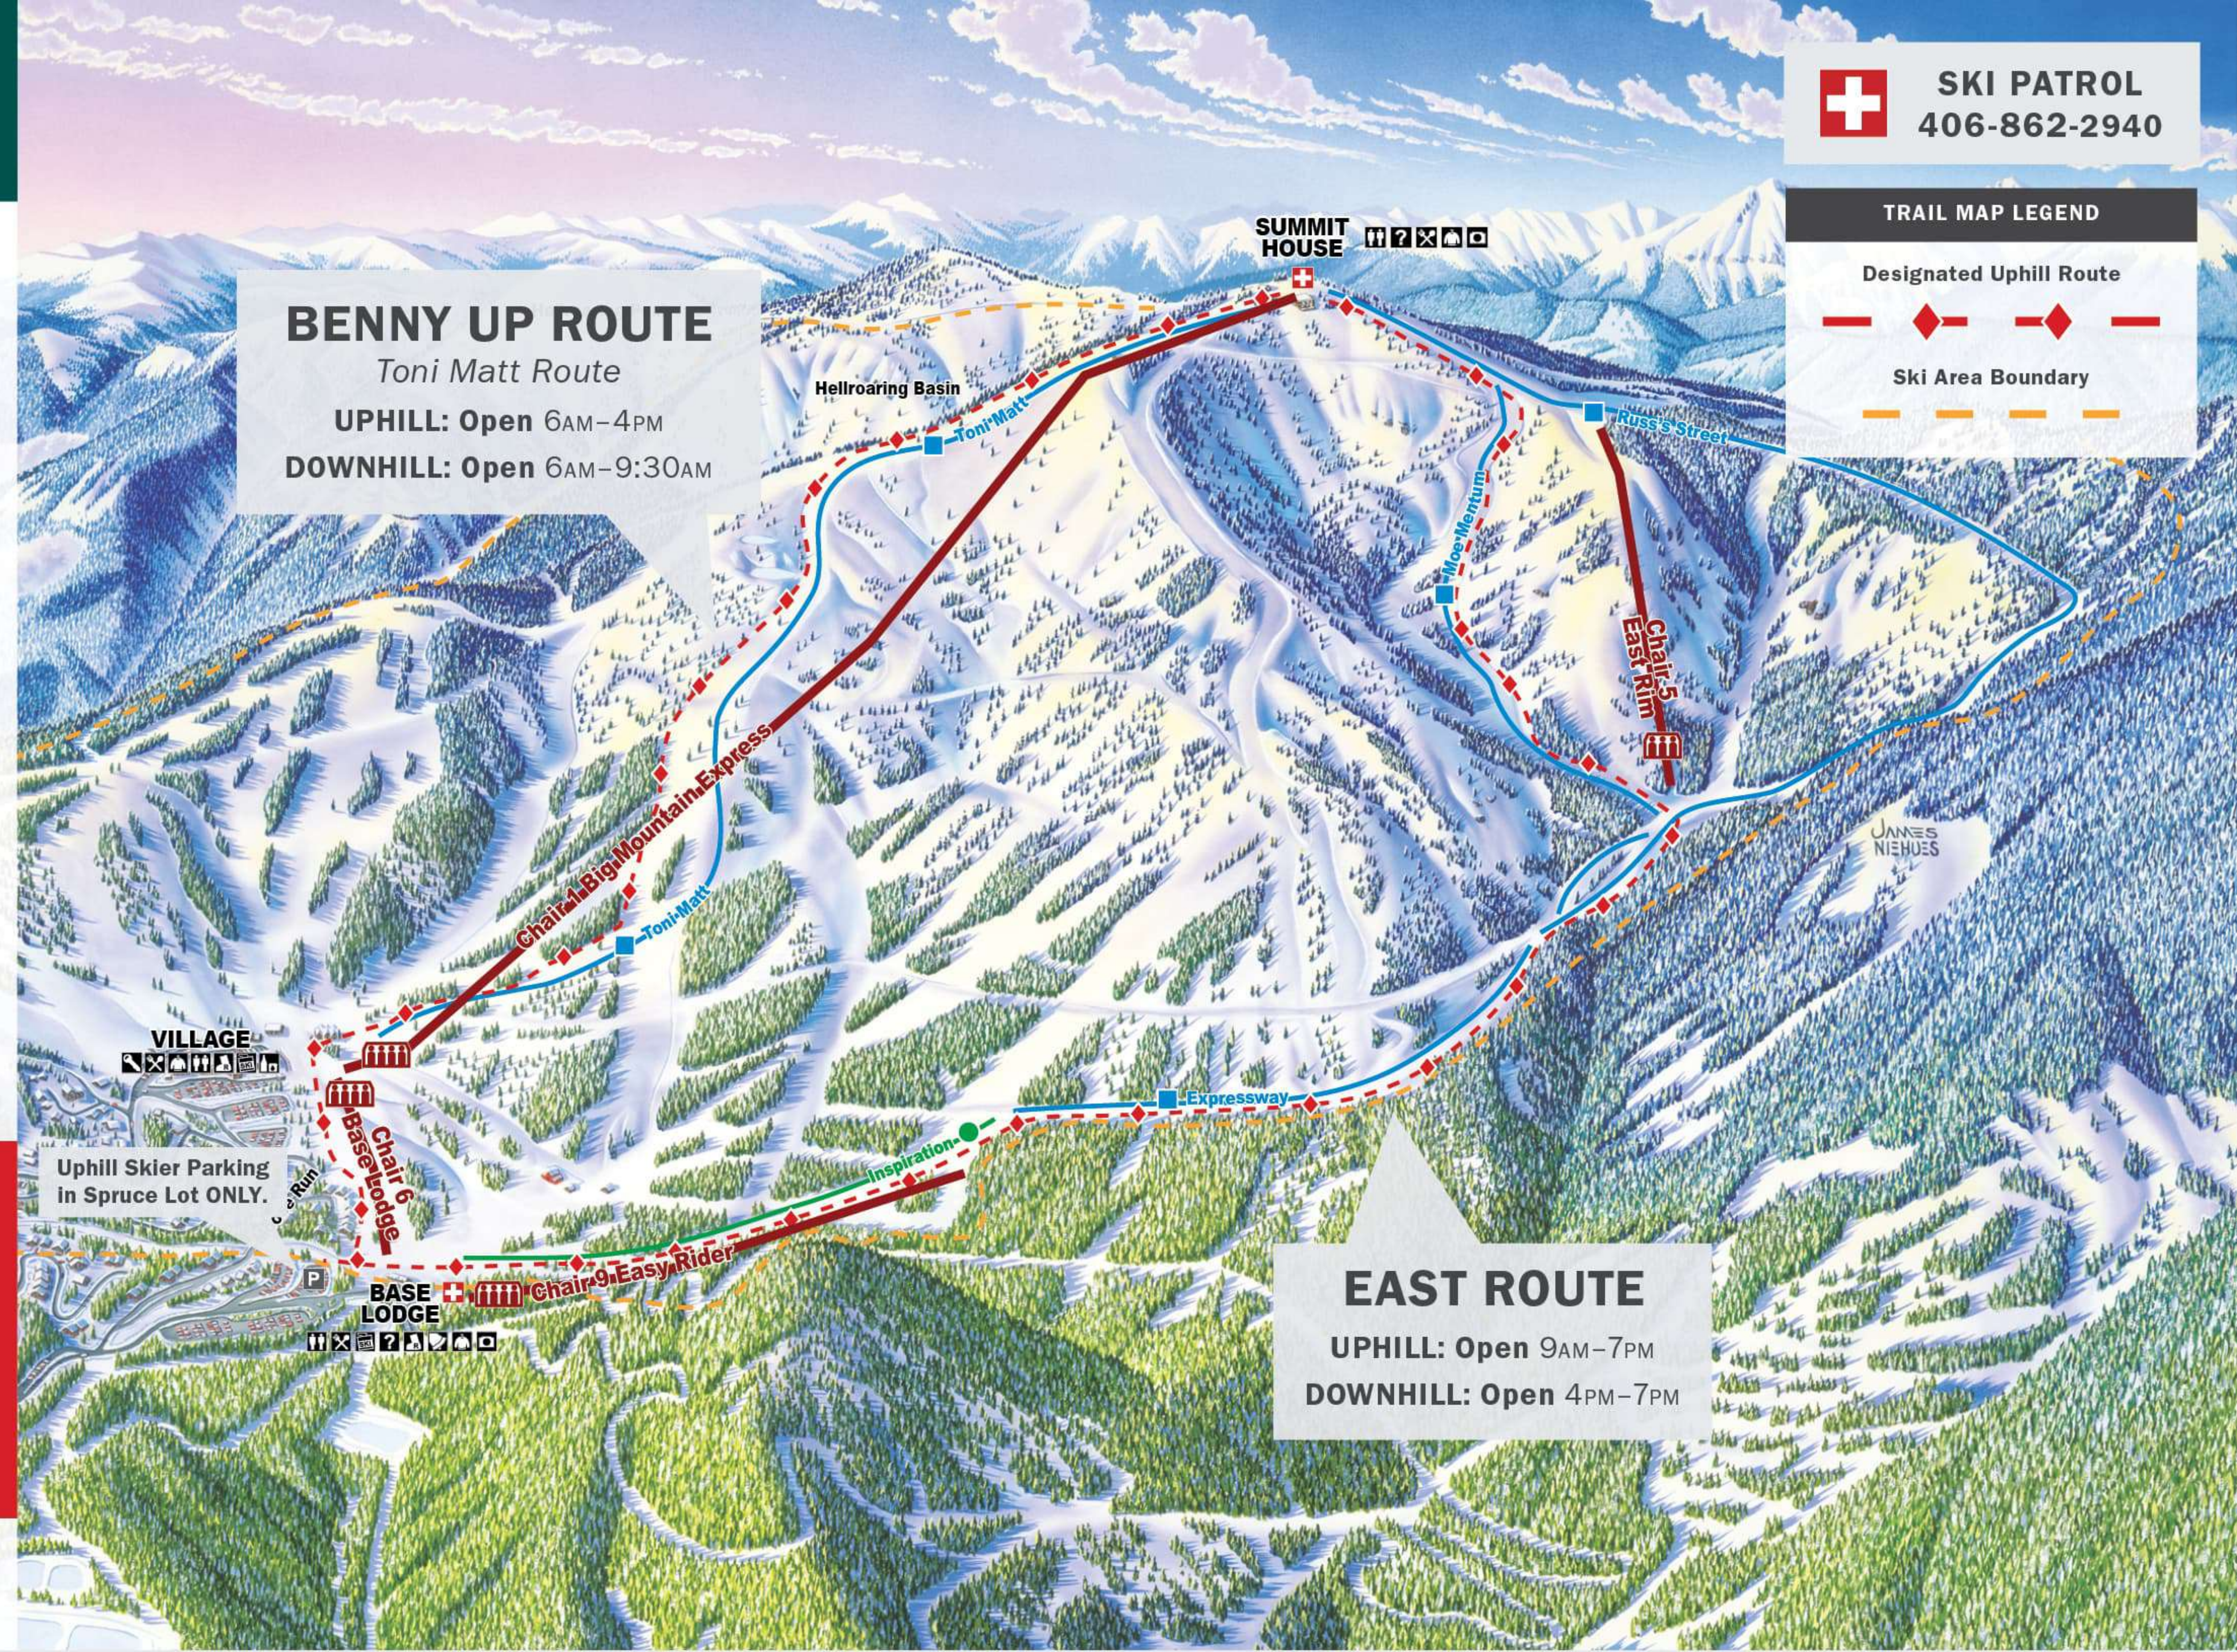

SEASON REGULATIONS

(WMR OPEN SEASON)

UPHILL TRAVEL

Any other uphill route during these times is extremely unsafe and therefore prohibited.

6AM-4PM:

The **BENNY UP ROUTE** is OPEN.

9AM-7PM:

The **EAST ROUTE** is OPEN.

DOWNHILL TRAVEL

Any other route down during these times is extremely unsafe and therefore **PROHIBITED**.

6AM-9:30AM:

The only approved route is the **BENNY UP ROUTE**.

4PM-7PM:

The only approved route is the **EAST ROUTE**.

ALL UPHILL & DOWNHILL TRAVEL IS PROHIBITED BETWEEN 7PM-6AM

PRE- & POST-SEASON REGULATIONS DIFFER FROM SEASON REGULATIONS

 **SKI PATROL**
406-862-2940

TRAIL MAP LEGEND

Designated Uphill Route

Ski Area Boundary

BENNY UP ROUTE
Toni Matt Route
UPHILL: Open 6AM-4PM
DOWNHILL: Open 6AM-9:30AM

EAST ROUTE
UPHILL: Open 9AM-7PM
DOWNHILL: Open 4PM-7PM